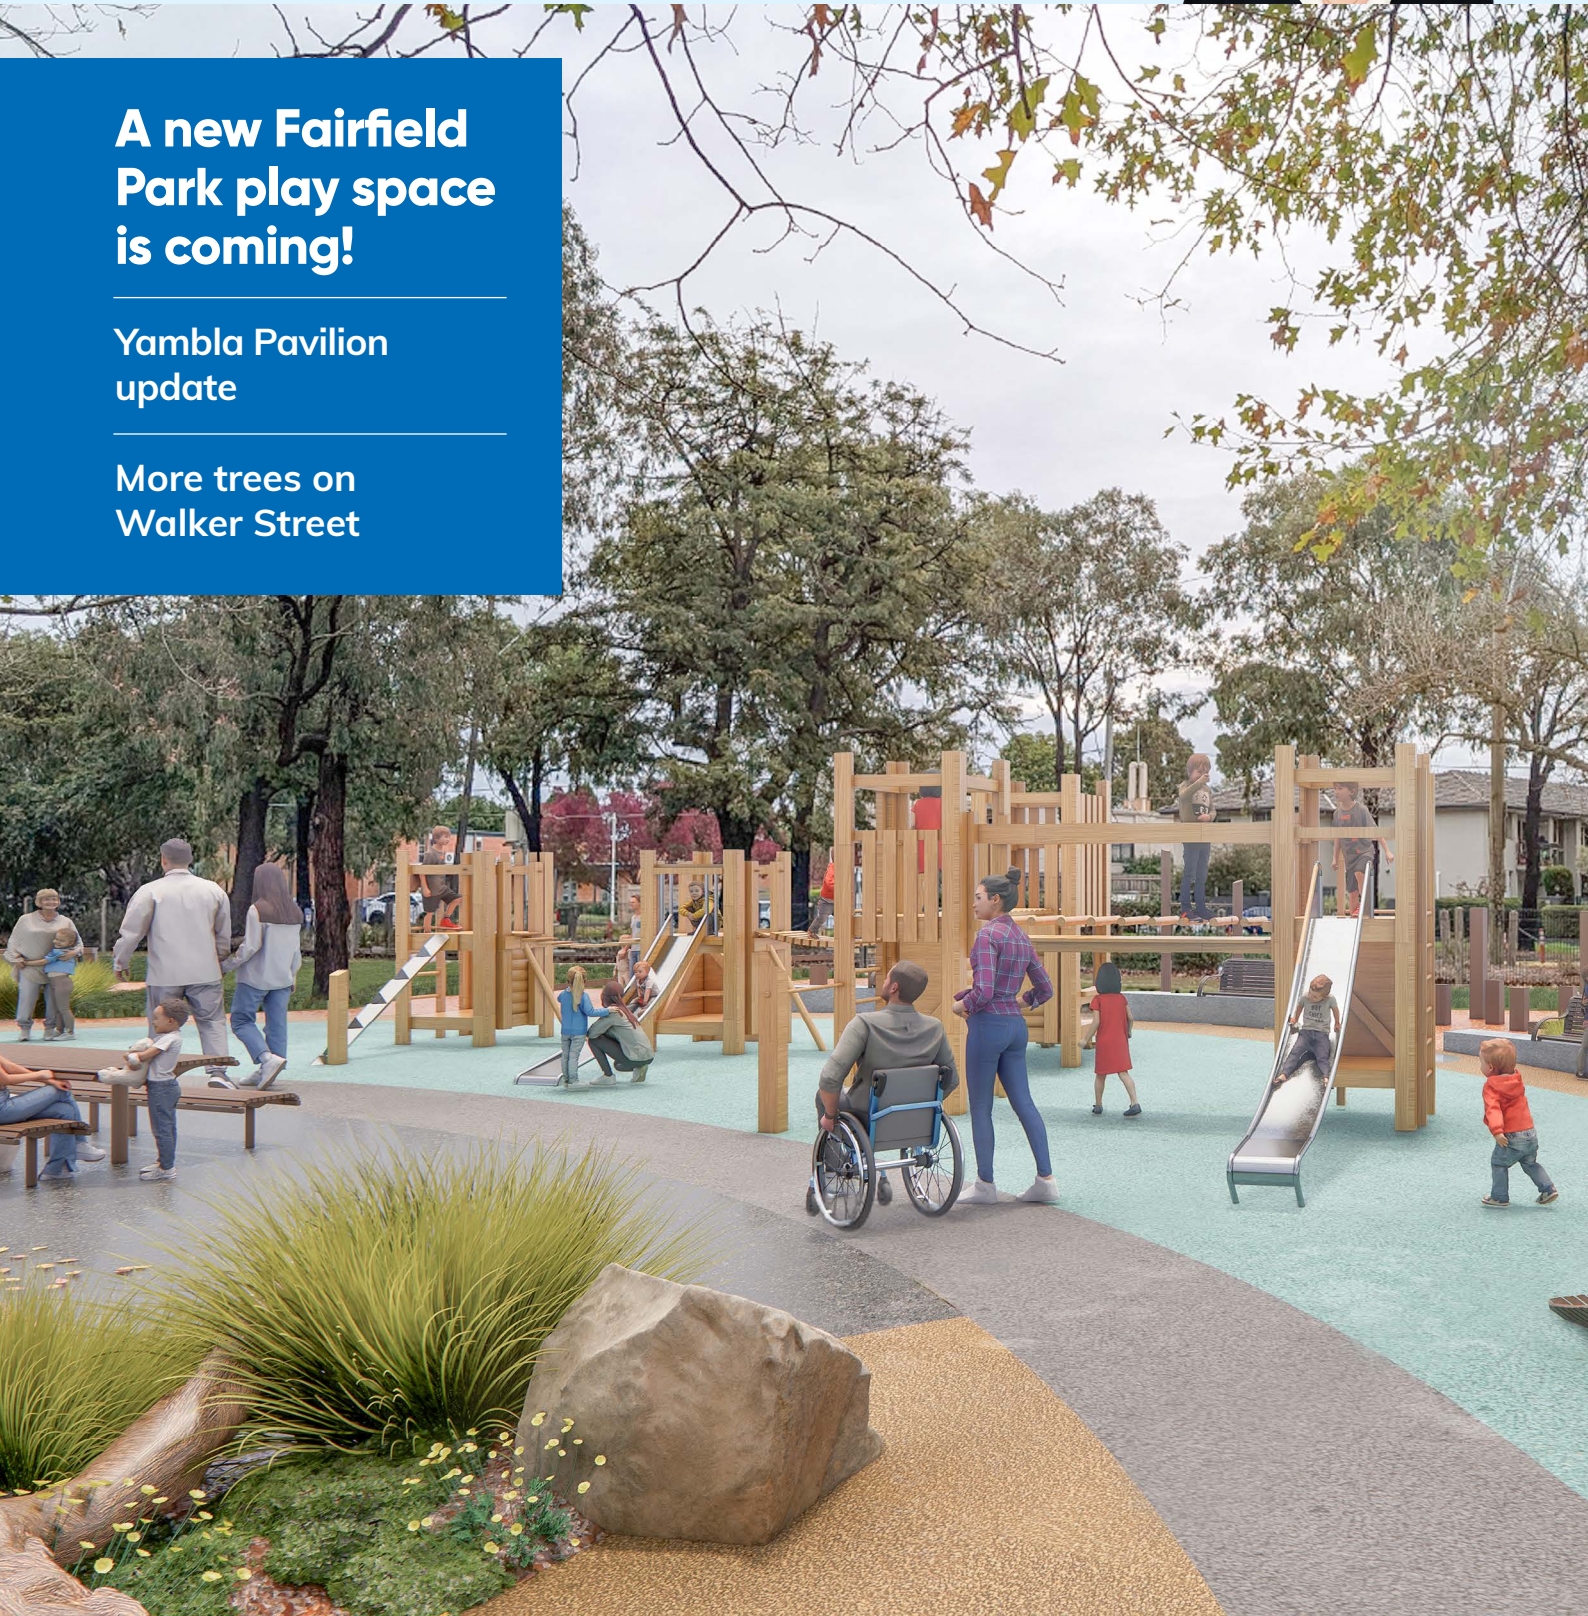

YARRA BEND WARD UPDATE

Cr Sarah McKenzie | Sarah.McKenzie@yarracity.vic.gov.au | 0427 052 602

A new Fairfield Park play space is coming!

Yambla Pavilion update

More trees on Walker Street

YARRA BEND WARD UPDATE |

Clifton Hill and parts of
Fairfield and Alphington

It's shaping up to be a big year in Yarra Bend Ward, with several long-awaited projects moving from plans to reality. Major upgrades to Collingwood Leisure Centre are at the top of the list as we take the centre off gas to cut emissions and improve comfort and amenities for everyone who uses it. Late last year, the pool hall received snazzy new double-glazed windows to reduce energy loss and improve user comfort. I'm also looking forward to the installation of the new Yambla Pavilion, the start of works on the new play space at Fairfield Park, and smaller but important upgrades at Alphington Park and George Knott Reserve.