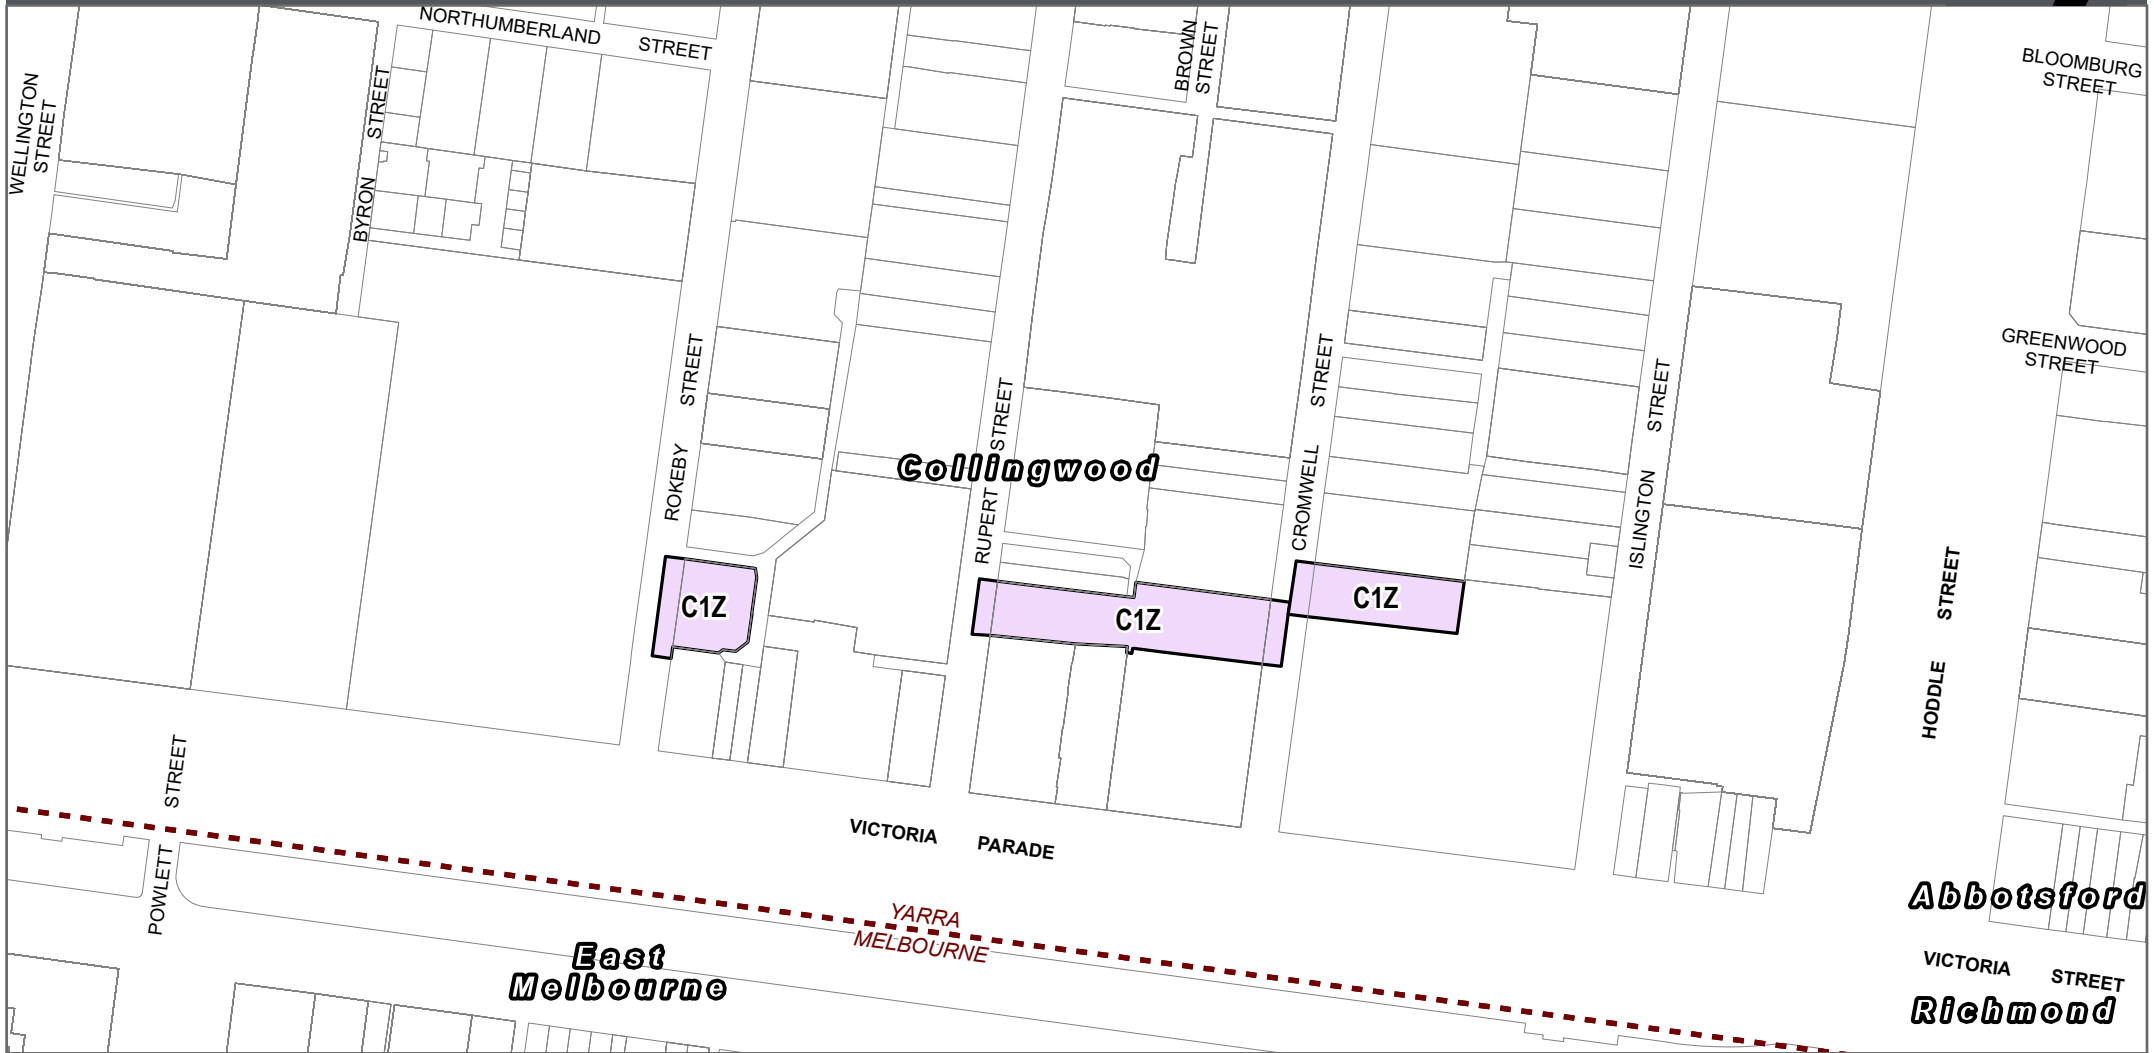

YARRA PLANNING SCHEME - LOCAL PROVISION

AMENDMENT C271yara

- LEGEND**
-  C1Z - Commercial 1 Zone
 -  Local Government Area

Disclaimer
 This publication may be of assistance to you but the State of Victoria and its employees do not guarantee that the publication is without flaw of any kind or is wholly appropriate for your particular purposes and therefore disclaims all liability for any error, loss or other consequence which may arise from you relying on any information in this publication.

© The State of Victoria Department of Transport and Planning 2025

Planning Spatial Services
 Print Date: 15/07/2025
 Amendment Version: 1

Department of Transport and Planning