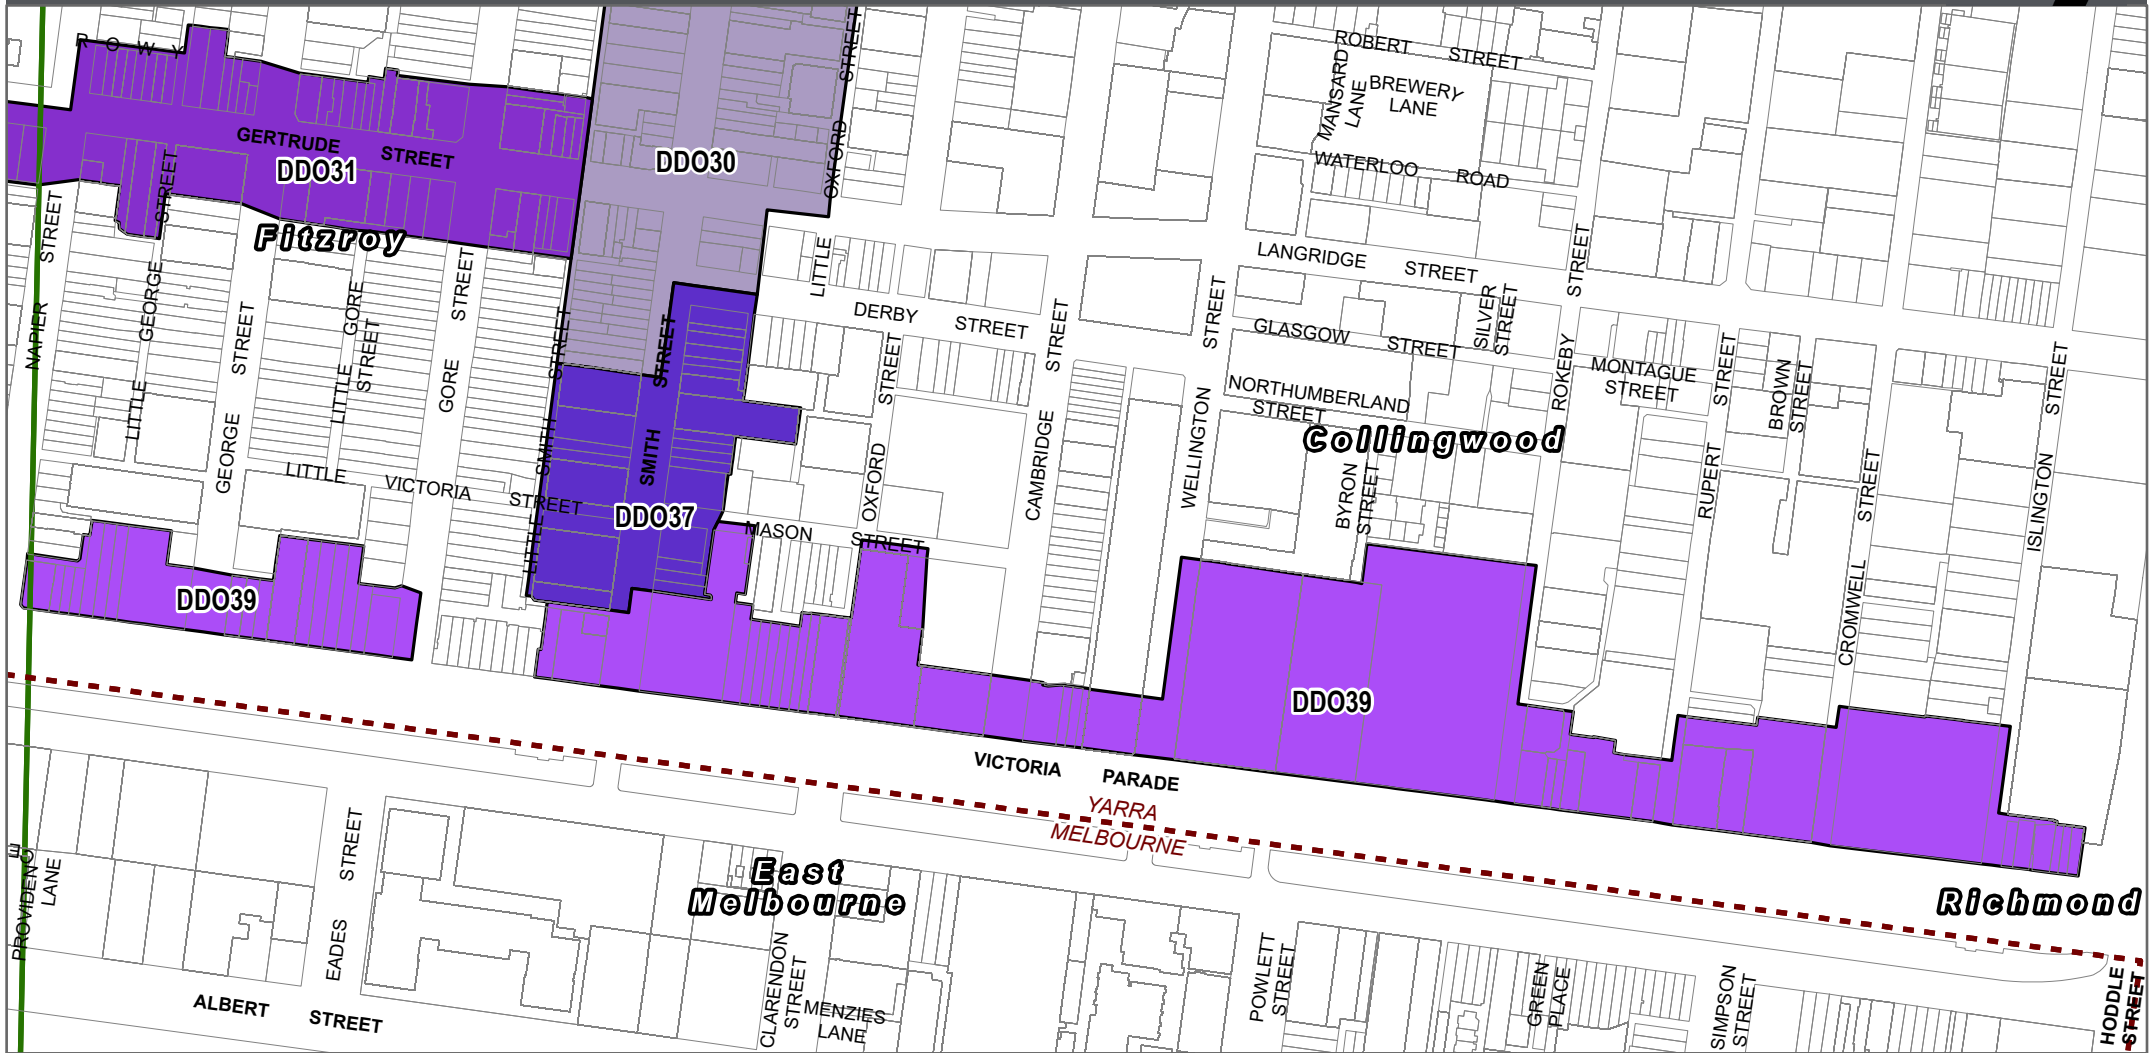

YARRA PLANNING SCHEME - LOCAL PROVISION AMENDMENT C271yara

LEGEND

-  DDO30 - Design and Development Overlay - Schedule 30
-  DDO31 - Design and Development Overlay - Schedule 31
-  DDO37 - Design and Development Overlay - Schedule 37
-  DDO39 - Design and Development Overlay - Schedule 39
-  Local Government Area