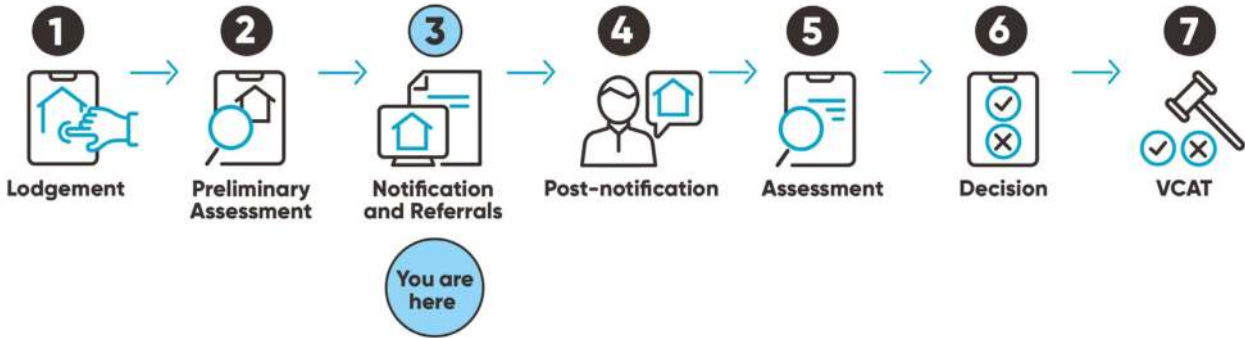

Stage 3: Notification and referrals

The planning application is advertised (if required). The public are able to view the application online and make a submission (support or object). During this stage the application may be referred to other officers or external organisations for review.

The key stages of a Yarra City Council Planning application are: