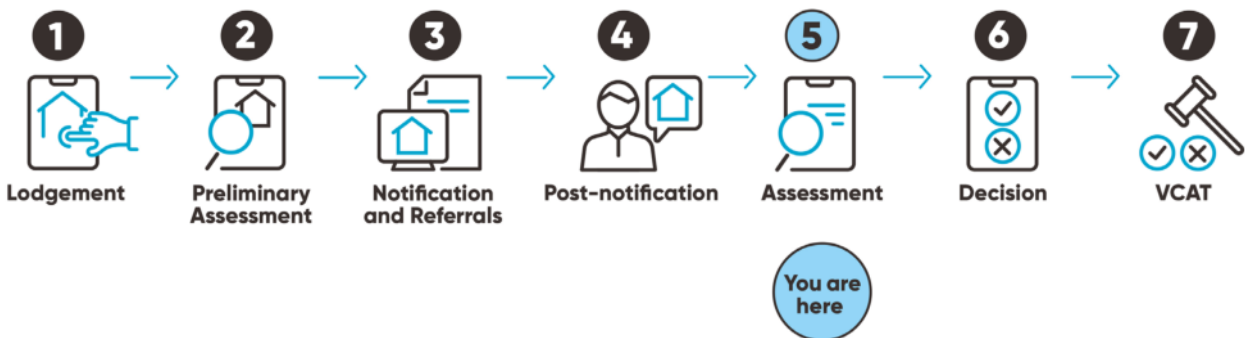

The planning application may be amended by the applicant and may need to be re-advertised and re-referred, in which case the application may revert back to stage 2 or 3.

The key stages of a Yarra City Council Planning application are:

Stage 5: Assessment

The Council Planner undertakes a full assessment of the planning application.

The key stages of a Yarra City Council Planning application are:

Stage 6: Decision

Council makes a decision on the planning application.