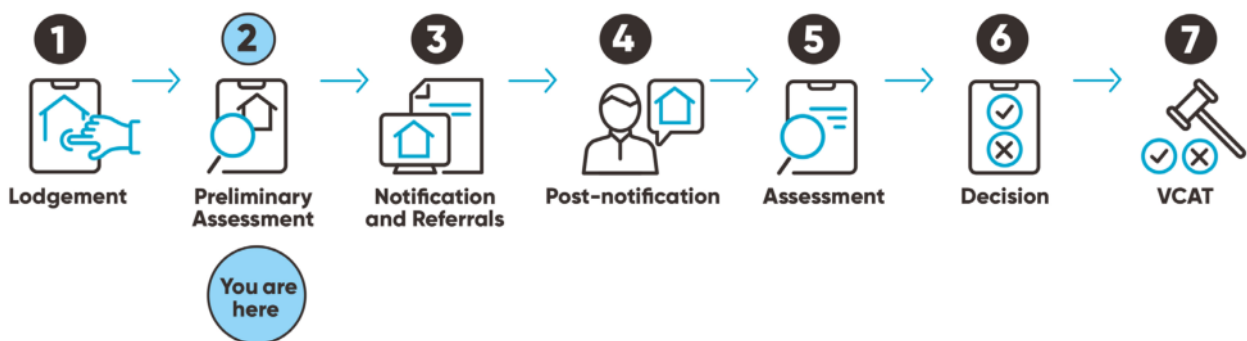

The planning permit process

There are generally seven stages in the planning permit process. When we send correspondence about your planning application, we will include a diagram showing which stage you are at. You can also see which stage an application is at when you view it online.

Stage 1: Lodgement

The applicant lodges a planning permit application with Yarra City Council.

The key stages of a Yarra City Council Planning application are:

Stage 2: Preliminary Assessment

A Council Planner reviews and assesses the lodged planning application. The Council Planner may contact the applicant to request more information.

The key stages of a Yarra City Council Planning application are:

Stage 3: Notification and referrals

The planning application is advertised (if required). The public are able to view the application online and make a submission (support or object). During this stage the application may be referred to other officers or external organisations for review.