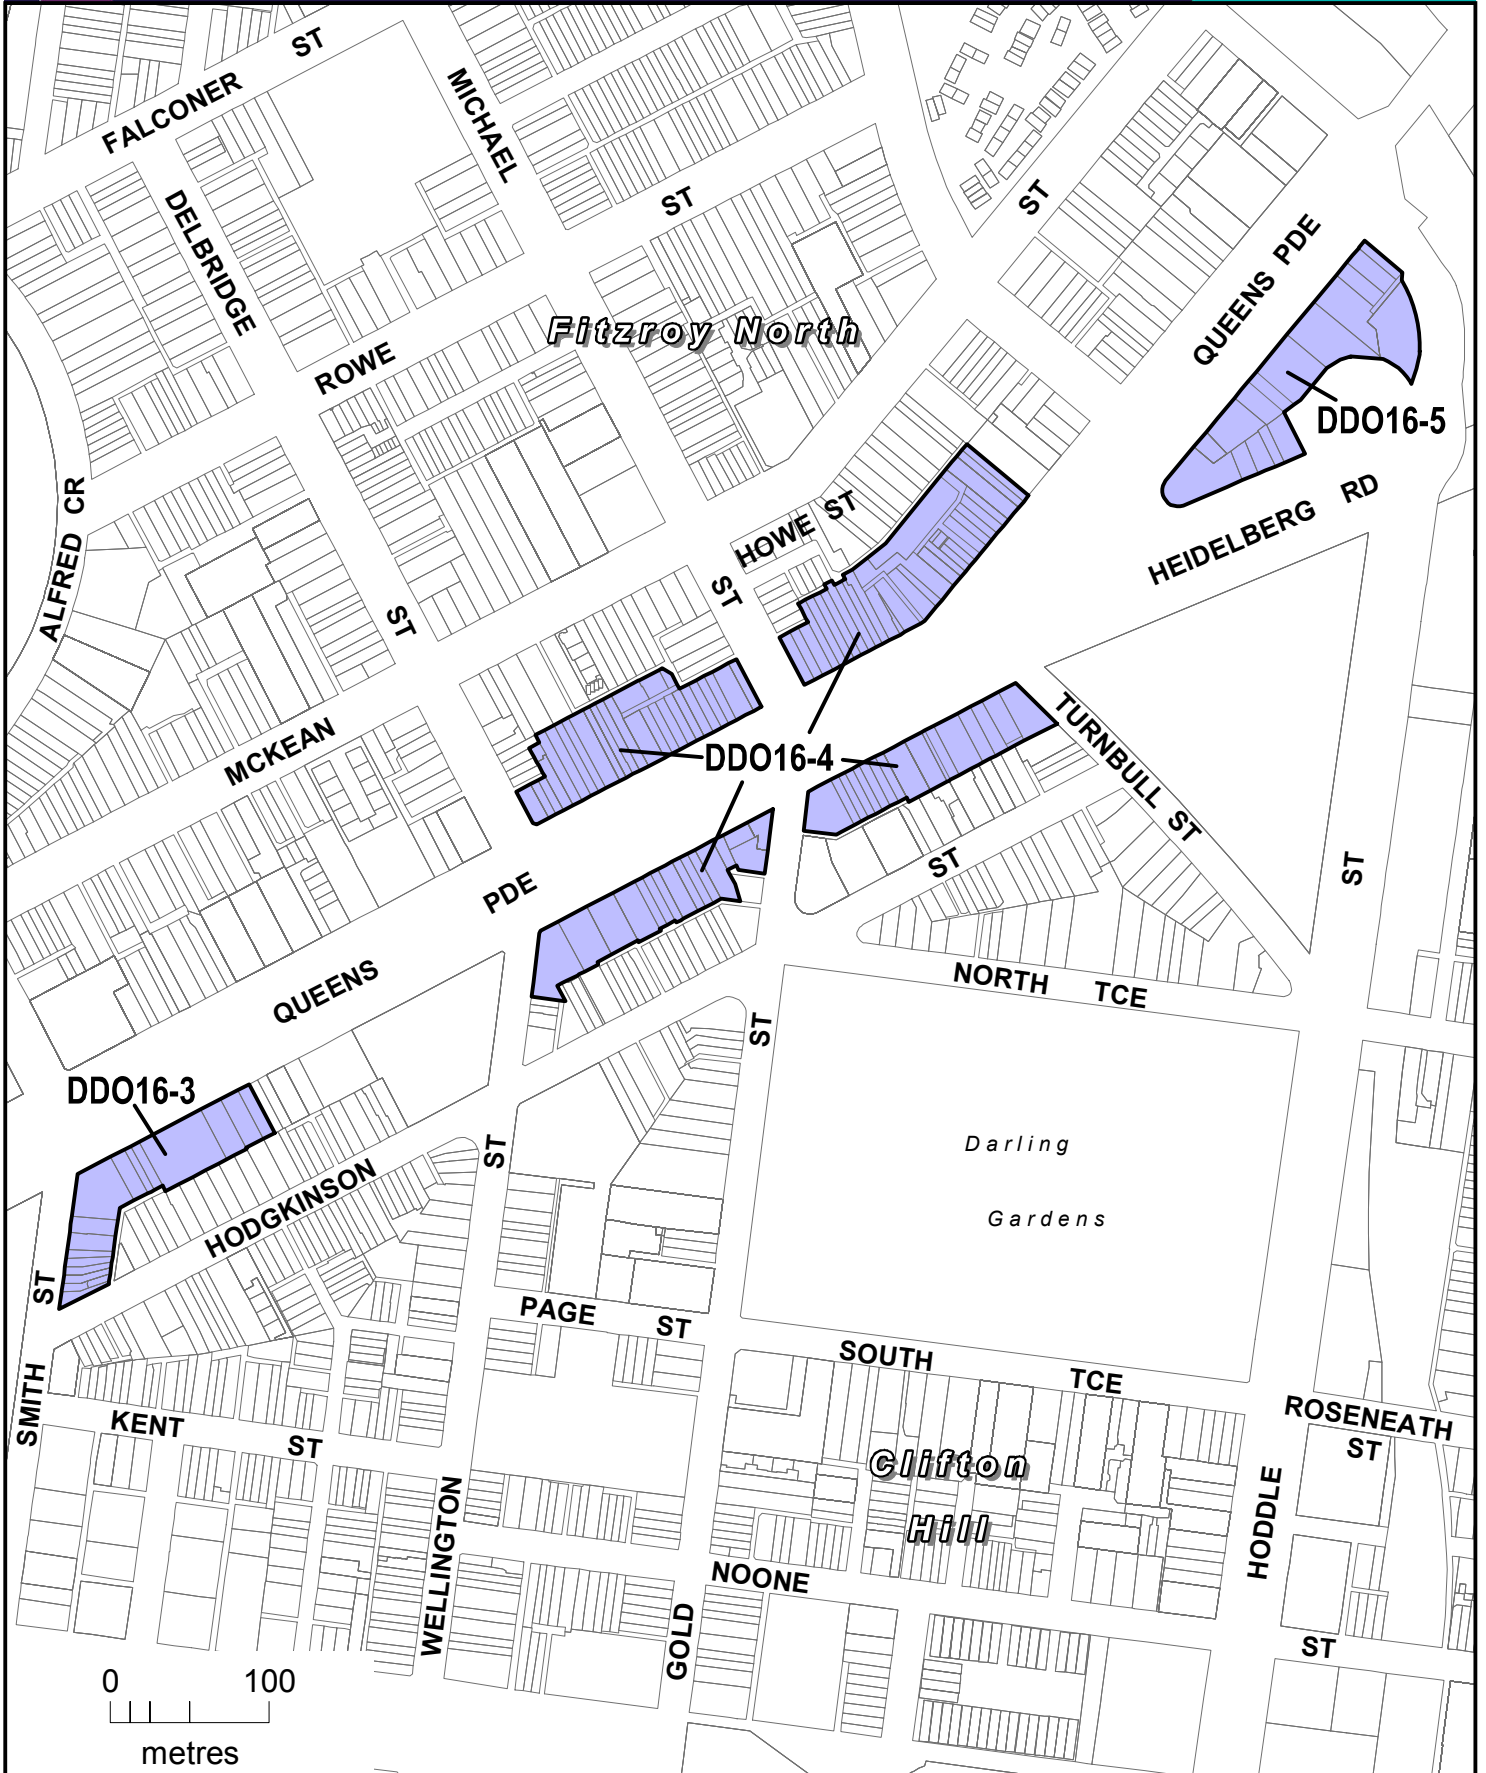

YARRA PLANNING SCHEME

LEGEND

DDO16 Design and Development Overlay - Schedule 16

Part of Planning Scheme Map 2DDO

AMENDMENT C231