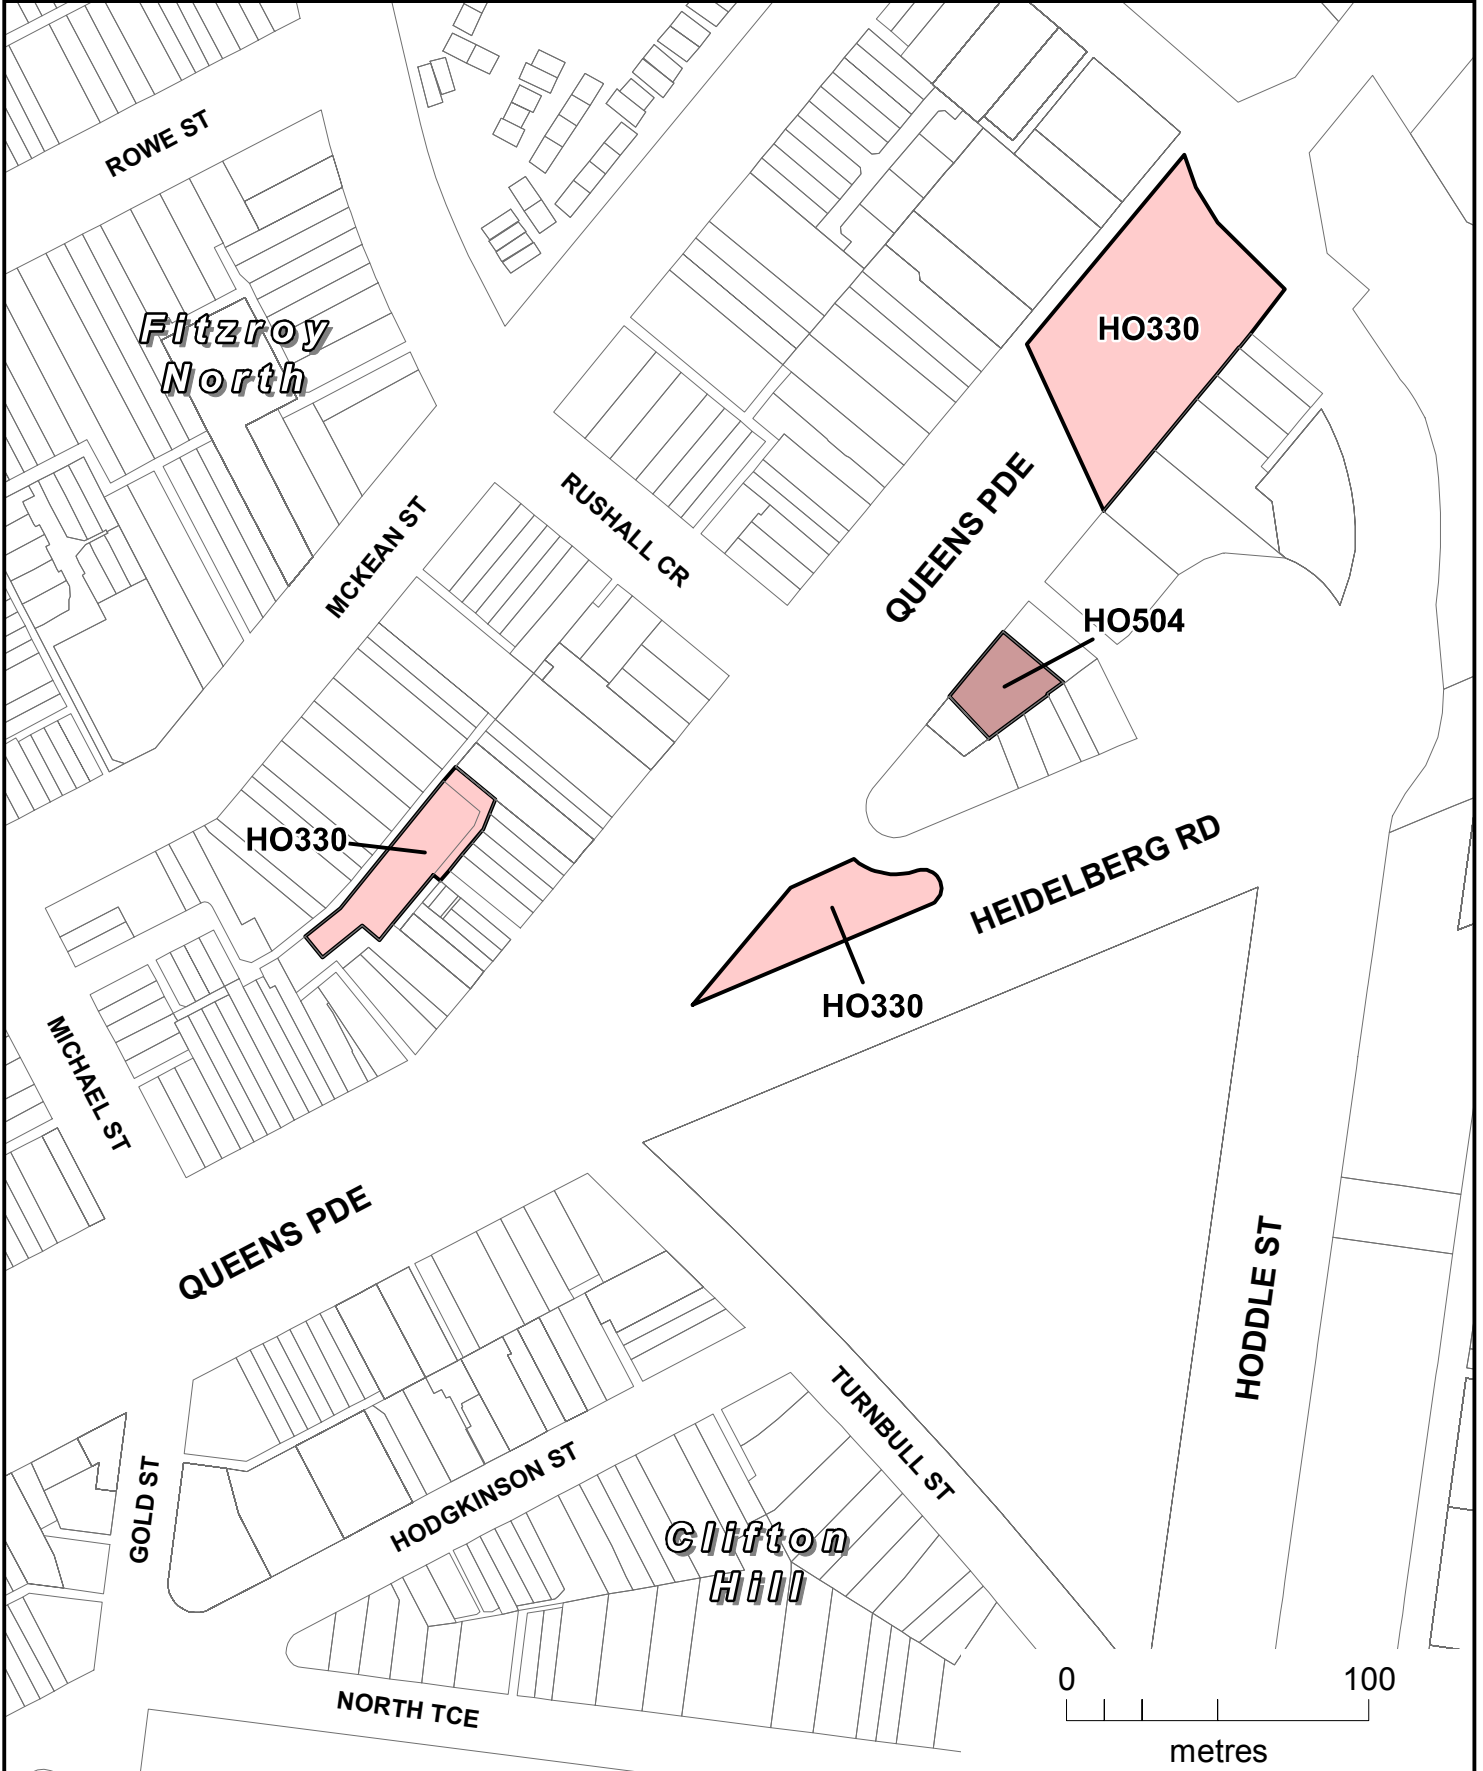

YARRA PLANNING SCHEME

LEGEND

- HO330 HERITAGE OVERLAY (HO330)
- HO504 HERITAGE OVERLAY (HO504)

Part of Planning Scheme Map 2HO

AMENDMENT C231