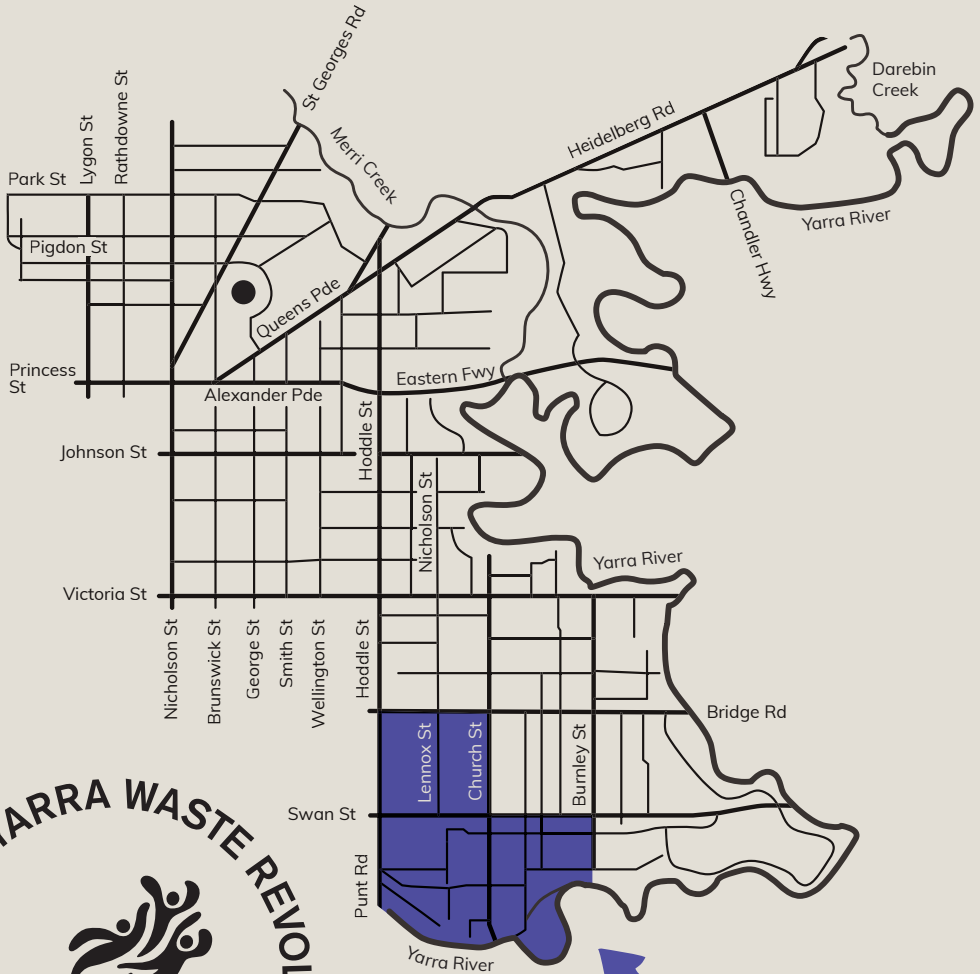

## August

M	T	W	T	F	S	S
					1	
<b>2</b>	3	4	5	6	7	8
<b>9</b>	10	11	12	13	14	15
<b>16</b>	17	18	19	20	21	22
<b>23</b>	24	25	26	27	28	
<b>30</b>	31					

## September

M	T	W	T	F	S	S
		1	2	3	4	5
<b>6</b>	7	8	9	10	11	12
<b>13</b>	14	15	16	17	18	19
<b>20</b>	21	22	23	24	25	26
<b>27</b>	28	29	30			

## October

M	T	W	T	F	S	S
				1	2	3
<b>4</b>	5	6	7	8	9	10
<b>11</b>	12	13	14	15	16	17
<b>18</b>	19	20	21	22	23	24
<b>25</b>	26	27	28	29	30	31

To sign up for the Recycling Revolution bin reminder SMS service, text 'ZONE 1' to **0428 598 318**. For more information visit: [yarracity.vic.gov.au/bincollection](http://yarracity.vic.gov.au/bincollection)

**Collection Zone**

**You are in  
Zone 1:  
Monday**

**your  
zone**