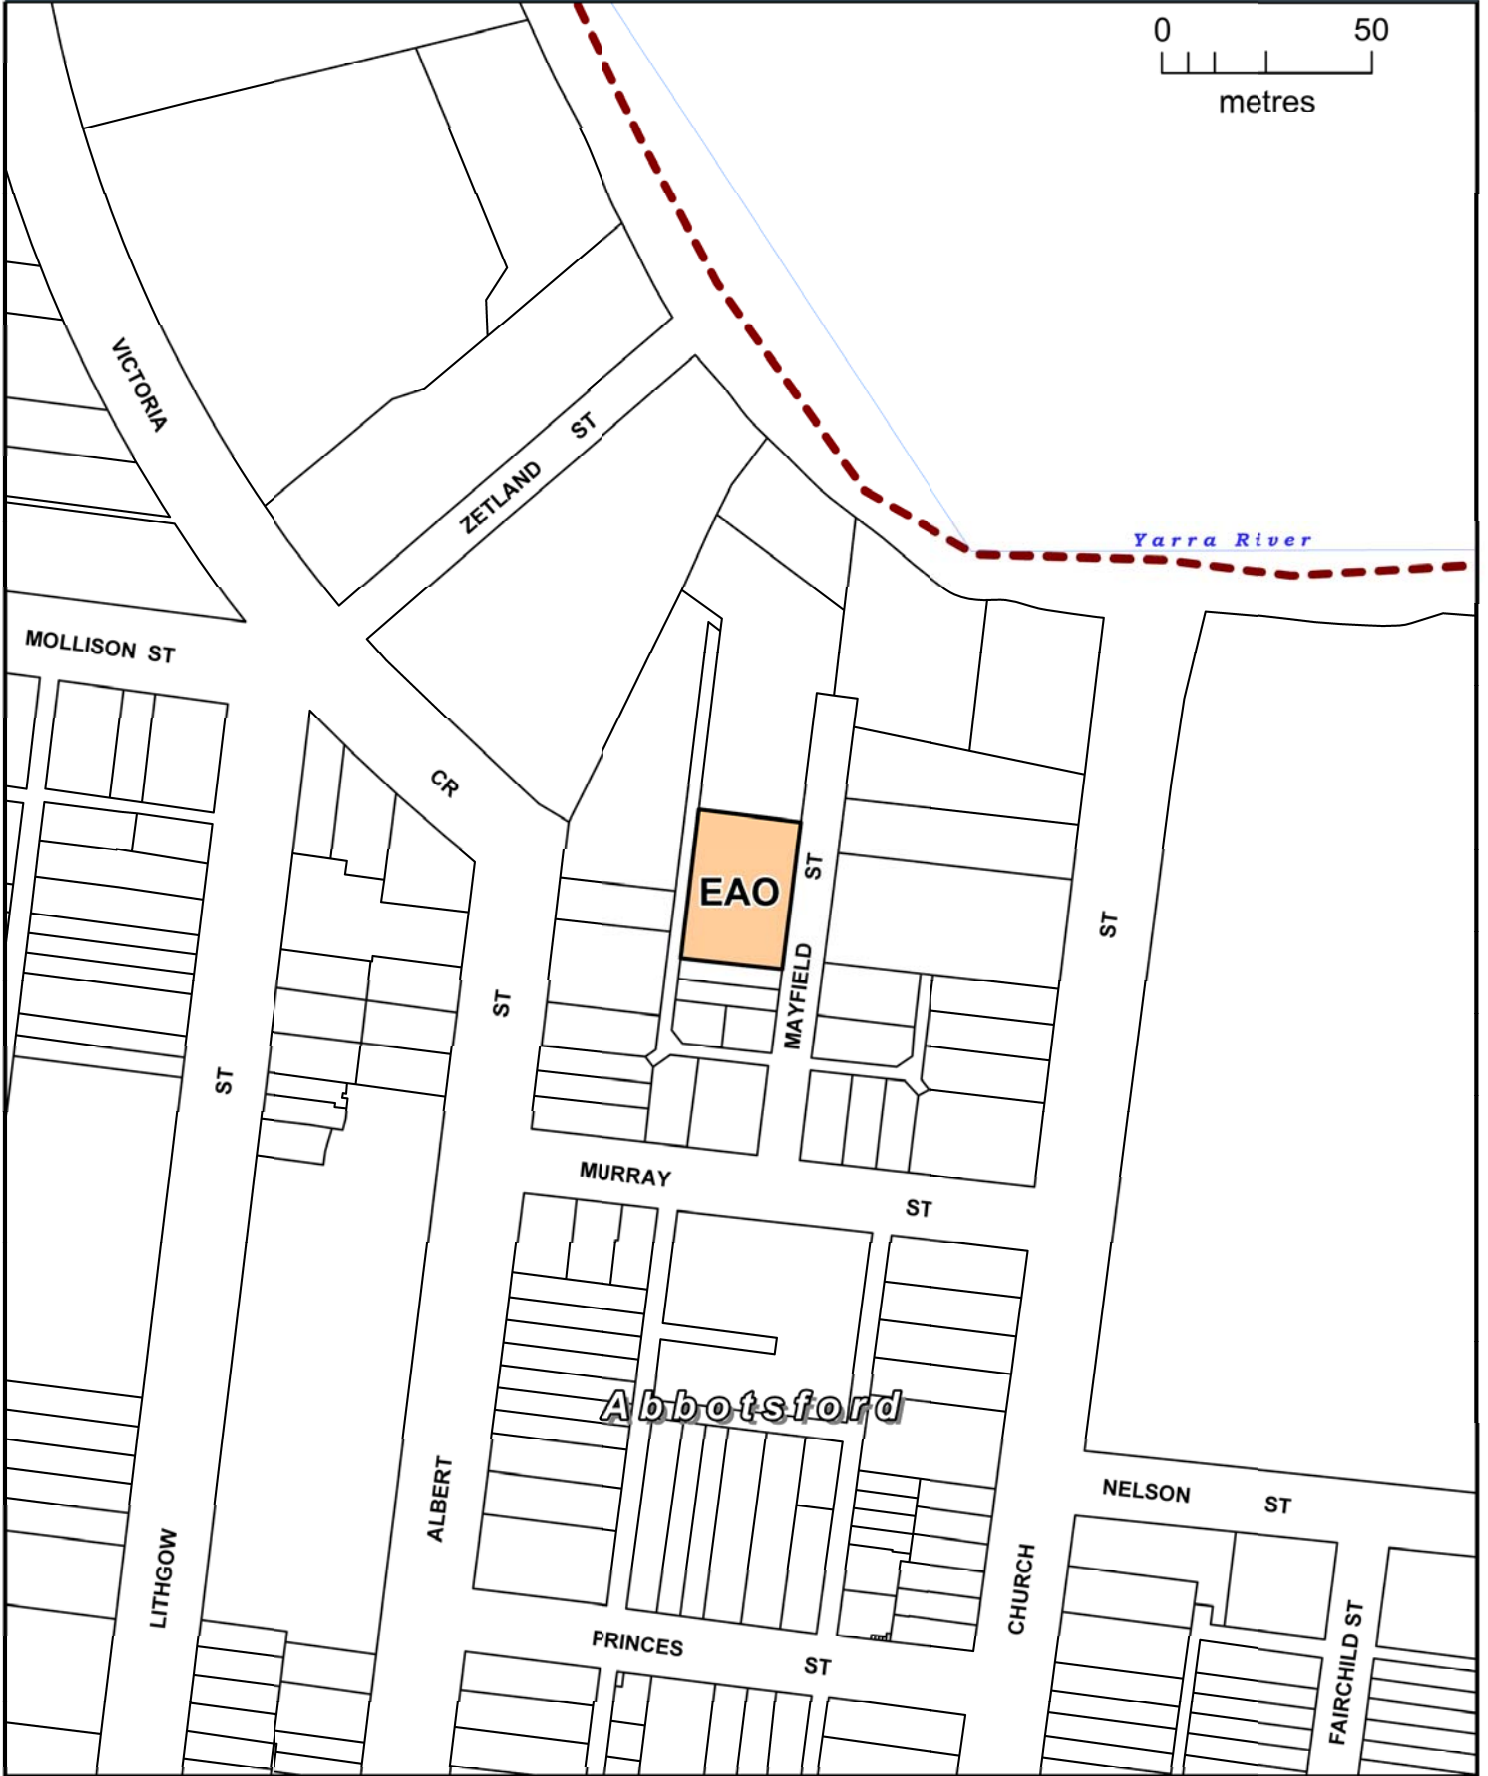

YARRA PLANNING SCHEME

LEGEND

 EAO ENVIRONMENTAL AUDIT OVERLAY

Part of Planning Scheme Map 6EAO

AMENDMENT C188