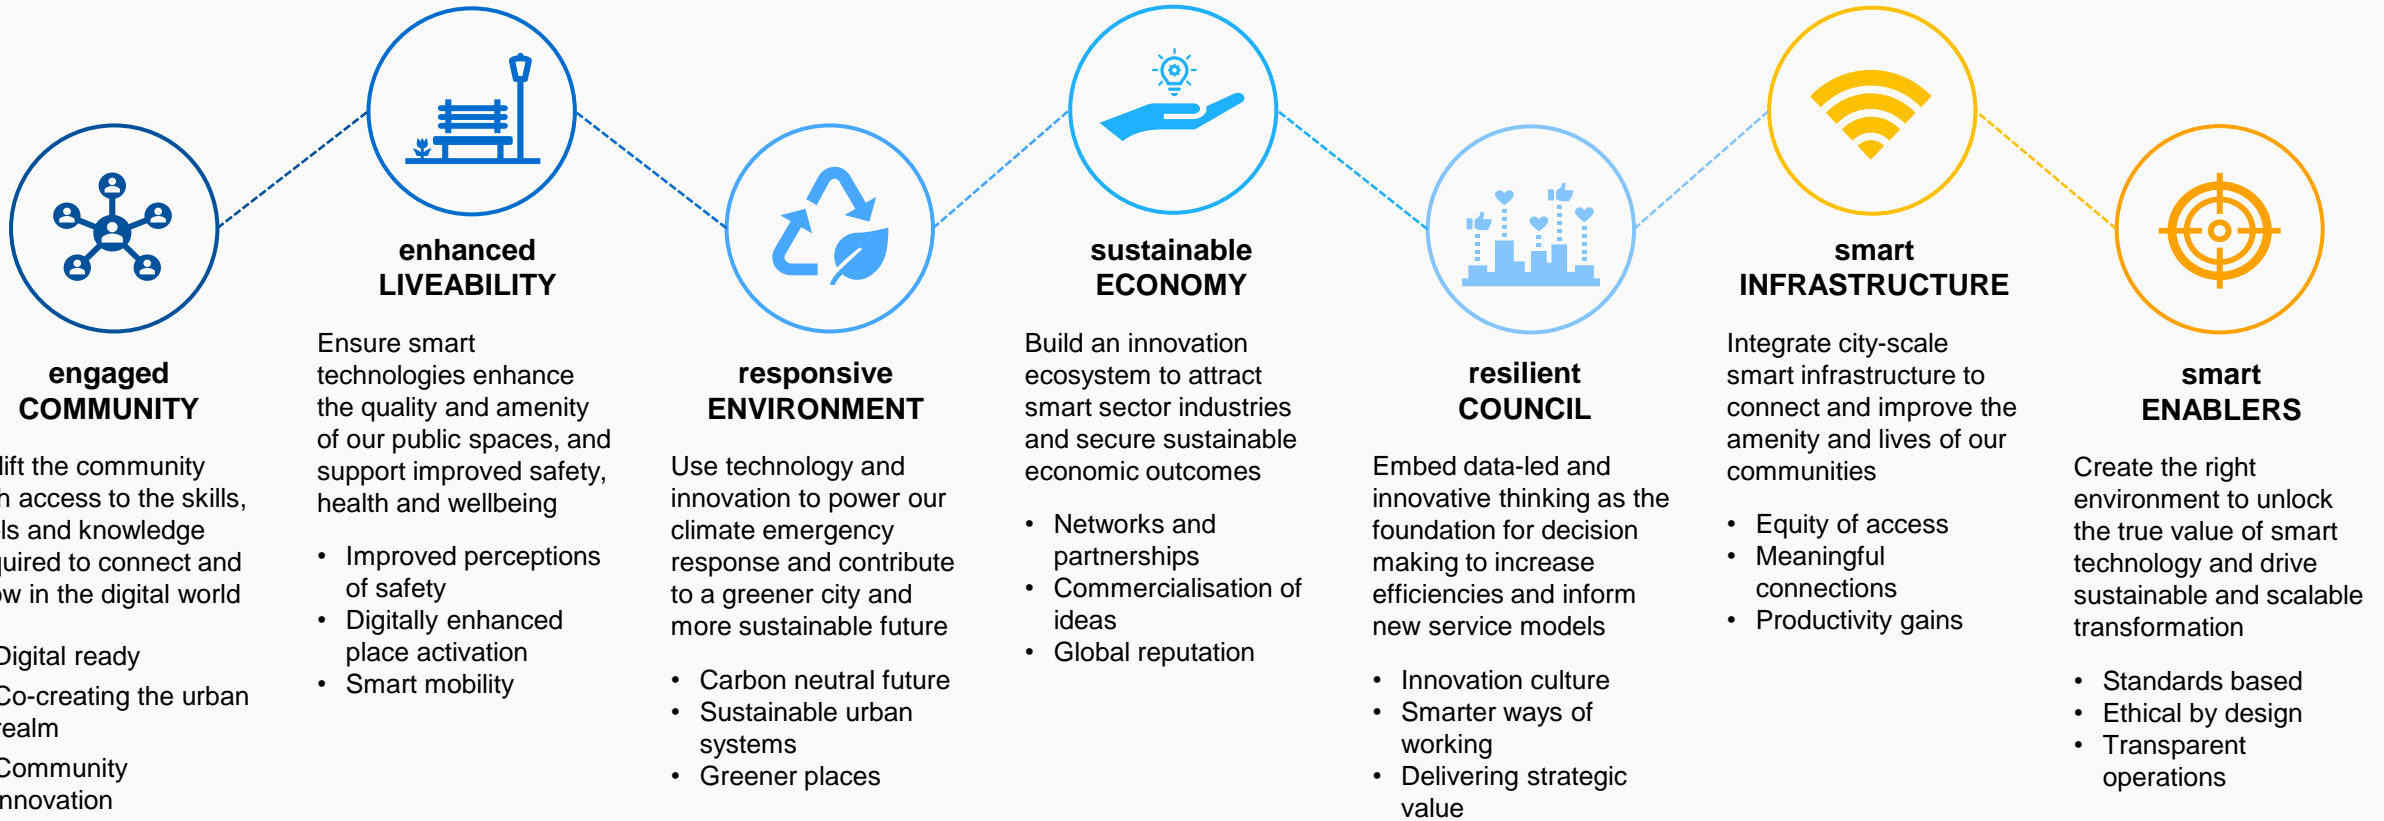

Smart City Approach Roadmap

Our roadmap aligns to the Council Plan. It applies a smart city lens to urban challenges to ensure we deliver council's smart city priorities with purposeful and relevant solutions. It aims to engage the community, address environmental, safety and equity issues and support everyone to thrive in the digital age.

Building a connected, informed and sustainable future for Yarra

- Co-design events
- Yarra STEAM Labs
- Smart public housing
- Smart urban furniture
- Community digital hub
- Smart public spaces
- Smart parks + play
- Interactive architecture
- Smart wayfinding
- Digital health
- Environmental sensors
- Green technologies
- Renewable energy
- Smart lighting
- Citizen science
- Smart partnerships
- Movement counters
- Network collaboratives
- Digital economy
- Smart urban design
- Internet of Things (IoT)
- Smart Council WG
- Innovation culture
- Data visualisation
- Emerging technologies
- Smart infrastructure
- City-wide free WiFi
- Digital connectivity
- Smart buildings
- Smart poles
- Smart city standards
- Digital human rights
- Smart funding models
- Transparent operations
- Ethical by design