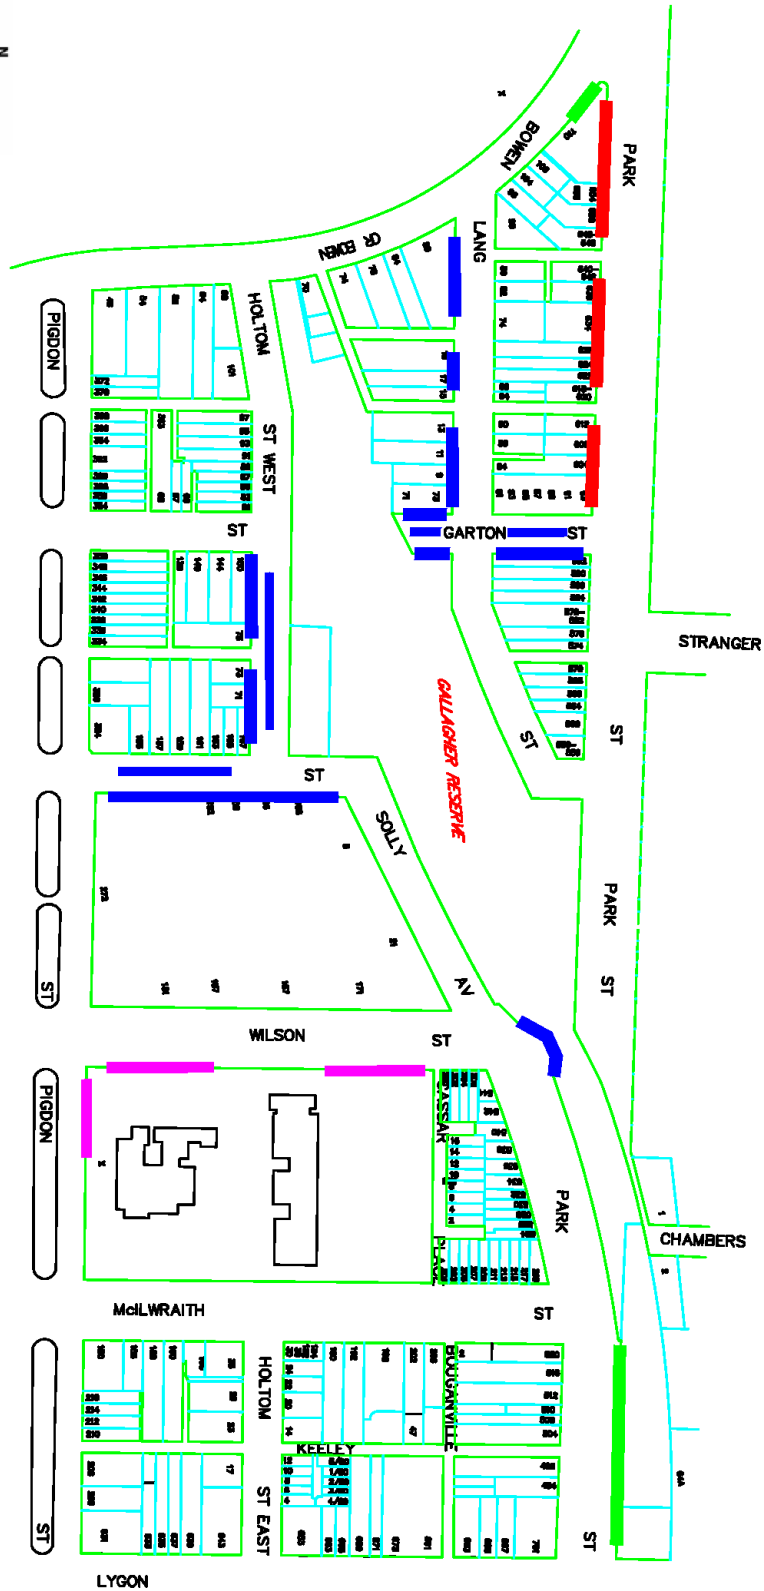

NEW PARKING RESTRICTION CHANGES

Princes Hill - Area Study

Legend:

-  4P 7am - 6pm Monday to Friday
-  2P 7am - 6pm
-  Permit Zone

Notes:

- Disable parking bays, short-term parking will not change.
- Unless indicated, all existing parking restrictions will remain unchanged.

- █ 4P 7am - 6pm Monday to Friday
- █ 2P 7am - 6pm
- █ Permit Zone
- █ P 10 minute 8 - 9.30am, 3 - 4pm School Days

Notes:

- Disable parking bays, short-term parking will not change.
- Unless indicated, all existing parking restrictions will remain unchanged.