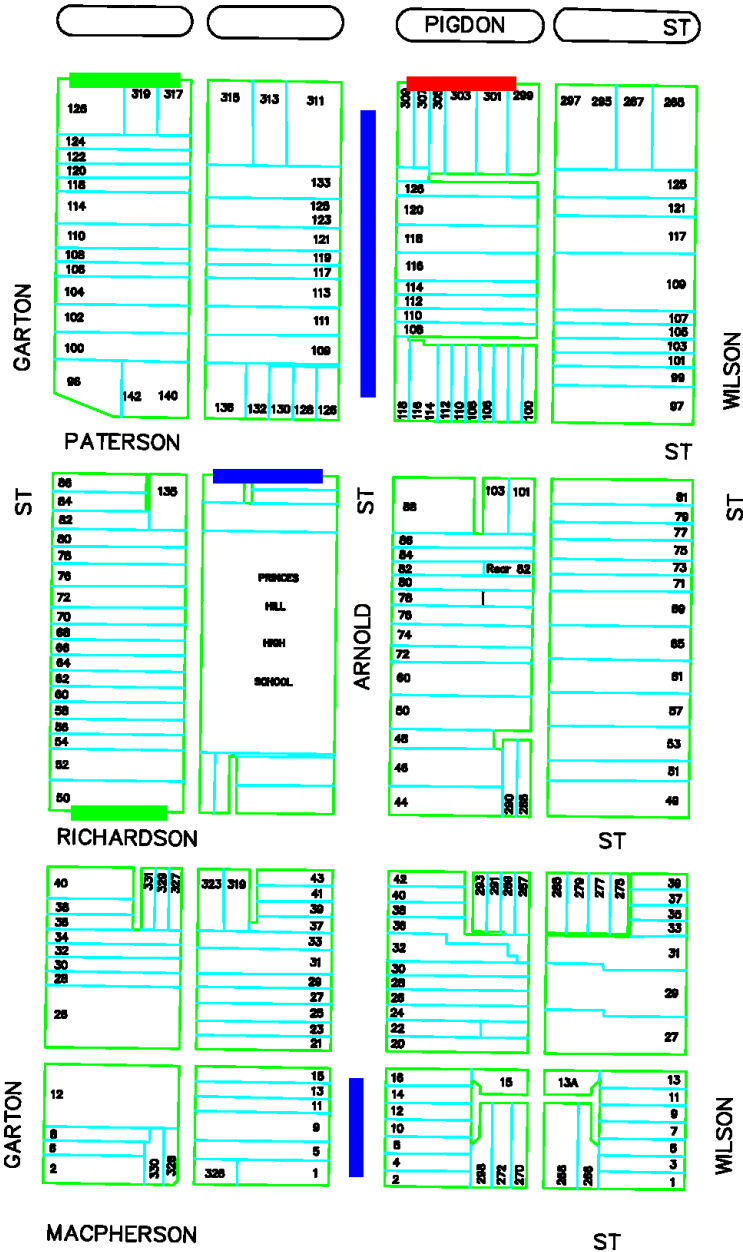

NEW PARKING RESTRICTION CHANGES

Princes Hill - Area Study

Legend:

-  4P 7am - 6pm Monday to Friday
-  2P 7am - 6pm
-  Permit Zone

Notes:

- Disable parking bays, short-term parking will not change.
- Unless indicated, all existing parking restrictions will remain unchanged.

- █ 4P 7am - 6pm Monday to Friday
- █ 2P 7am - 6pm
- █ Permit Zone
- █ P 10 minute 8 - 9.30am, 3 - 4pm School Days

Notes:

- Disable parking bays, short-term parking will not change.
- Unless indicated, all existing parking restrictions will remain unchanged.