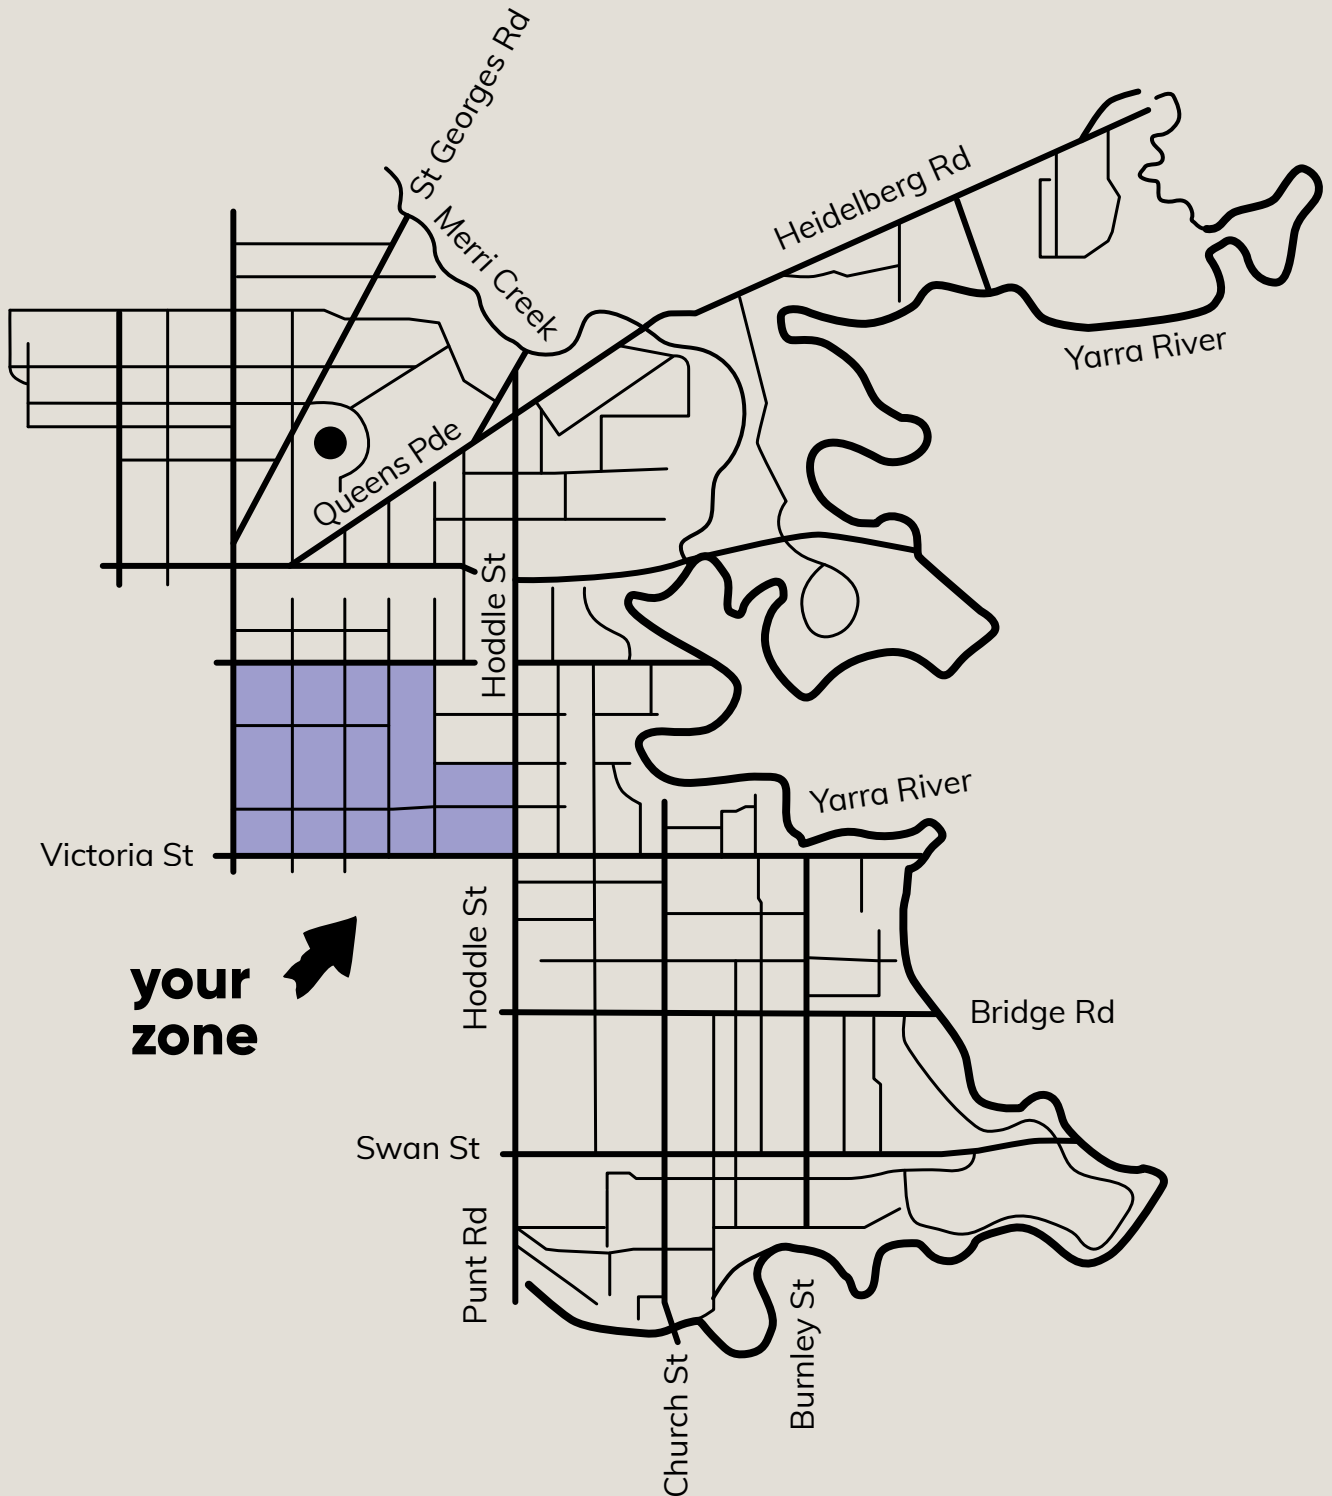

July

M	T	W	T	F	S	S
				1	2	3
4	5	6	7	8	9	10
11	12	13	14	15	16	17
18	19	20	21	22	23	24
25	26	27	28	29	30	31

August

M	T	W	T	F	S	S
1	2	3	4	5	6	7
8	9	10	11	12	13	14
15	16	17	18	19	20	21
22	23	24	25	26	27	28
29	30	31				

September

M	T	W	T	F	S	S
			1	2	3	4
5	6	7	8	9	10	11
12	13	14	15	16	17	18
19	20	21	22	23	24	25
26	27	28	29	30		

October

M	T	W	T	F	S	S
					1	2
3	4	5	6	7	8	9
10	11	12	13	14	15	16
17	18	19	20	21	22	23
24	25	26	27	28	29	30

For more information scan the QR code or visit yarracity.vic.gov.au/bincollection

**Collection
Zone**

**You are in
Zone 6:
Wednesday**

For more information scan the QR code
or visit yarracity.vic.gov.au/bincollection

**Collection
Zone**

6