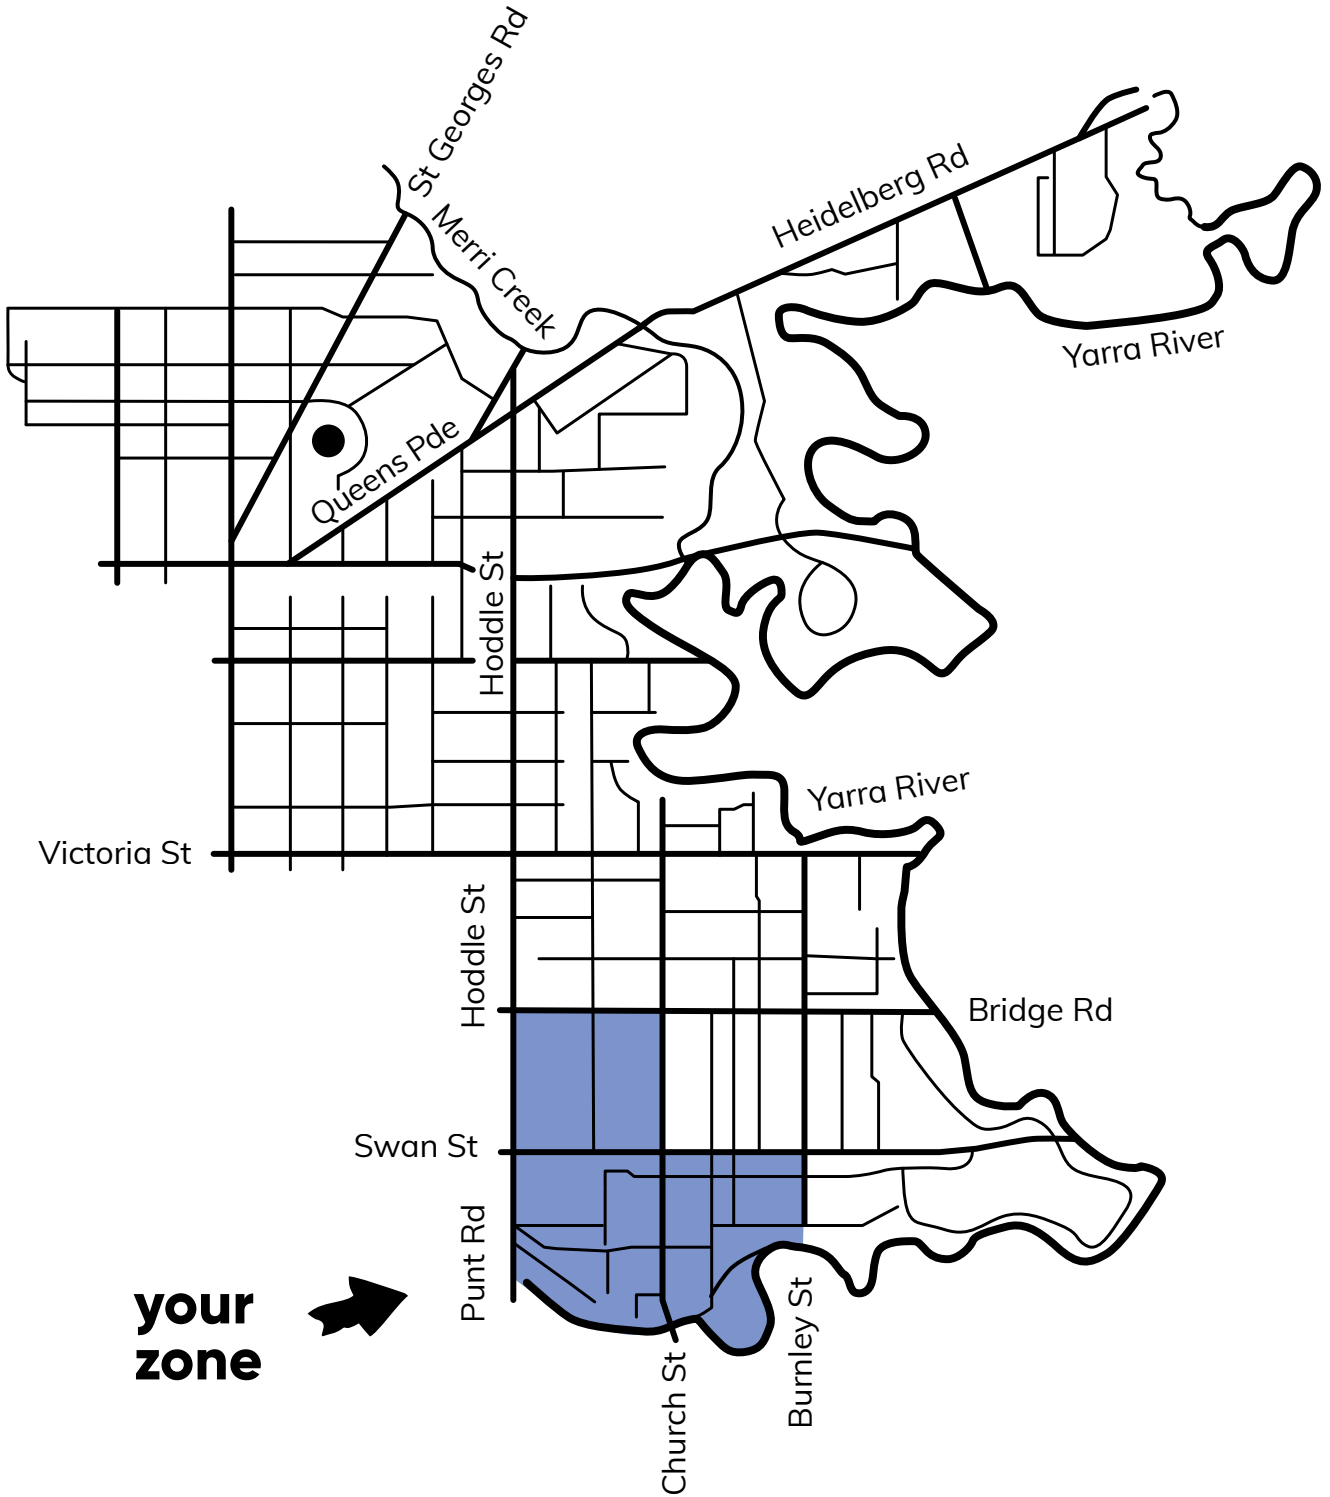

May

M	T	W	T	F	S	S
1	2	3	4	5	6	7
8	9	10	11	12	13	14
15	16	17	18	19	20	21
22	23	24	25	26	27	28
29	30	31				

June

M	T	W	T	F	S	S
			1	2	3	4
			5	6	7	8
9	10	11	12	13	14	15
16	17	18	19	20	21	22
23	24	25	26	27	28	29
30	31					

For more information scan the QR code or visit yarracity.vic.gov.au/bincollection

Collection Zone 1

**You are in
Zone 1:
Monday**

For more information scan the QR code
or visit yarracity.vic.gov.au/bincollection