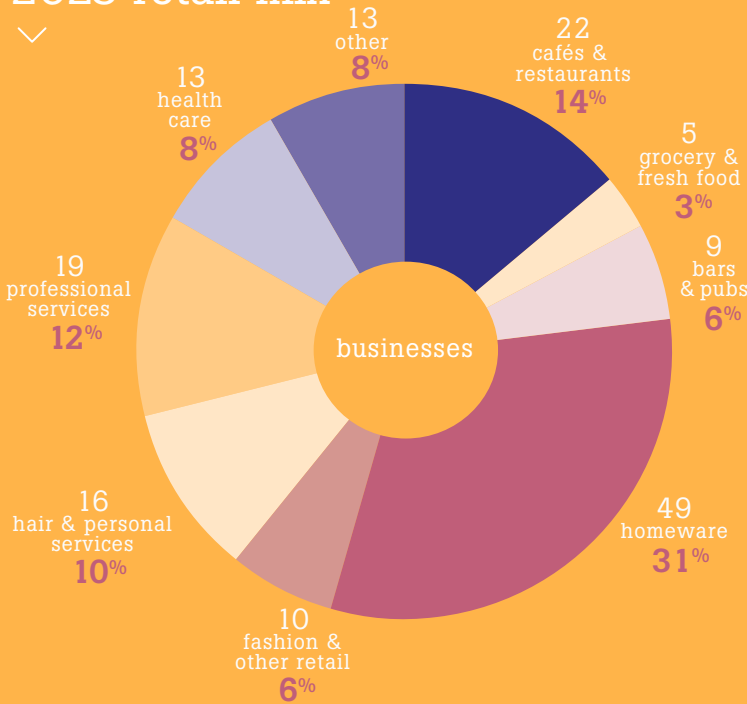

Church Street

2023 retail mix

Key retail changes (Jan 2016 to Jan 2023)

Vacancy rates

Vacancies: all shopfronts without an active business including construction sites and display suites

Number of businesses

158

Turnover rate

15%

Night time economy

29%

Businesses open after 6pm*

13%

Businesses open after 10pm*
*2 or more nights/week

- Night time economy Top 3 categories
- 1 Restaurants & Cafes
 - 2 Hair & Personal Services
 - 3 Bars & Pubs

East Richmond Station #78

2.8km long