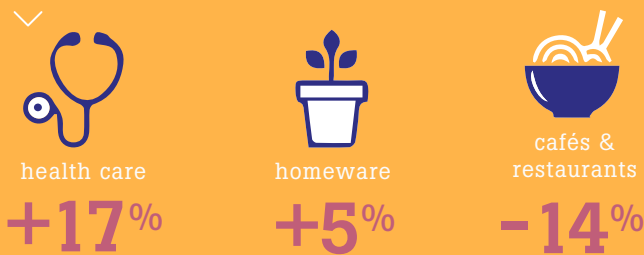

Key retail changes (Jan 2016 to Jan 2023)