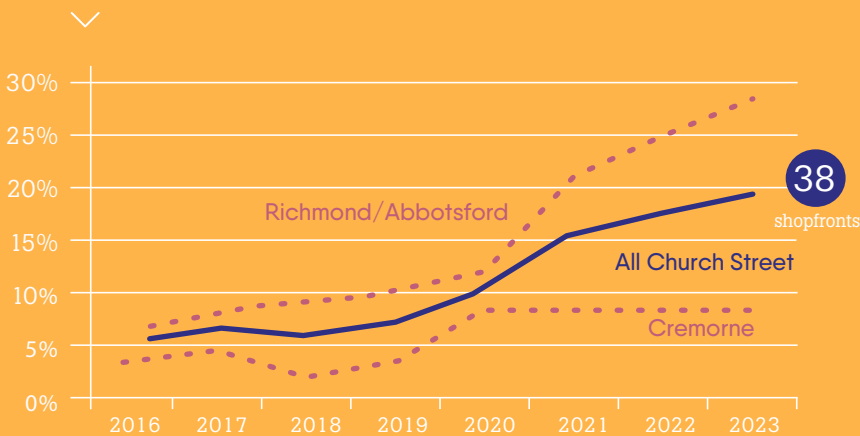

Church Street

2023 retail mix

Key retail changes (Jan 2016 to Jan 2023)

Vacancy rates

Vacancies: all shopfronts without an active business including construction sites and display suites

Number of businesses

158

Turnover rate

15%

Night time economy

29%

Businesses open after 6pm*

13%

Businesses open after 10pm*
*2 or more nights/week