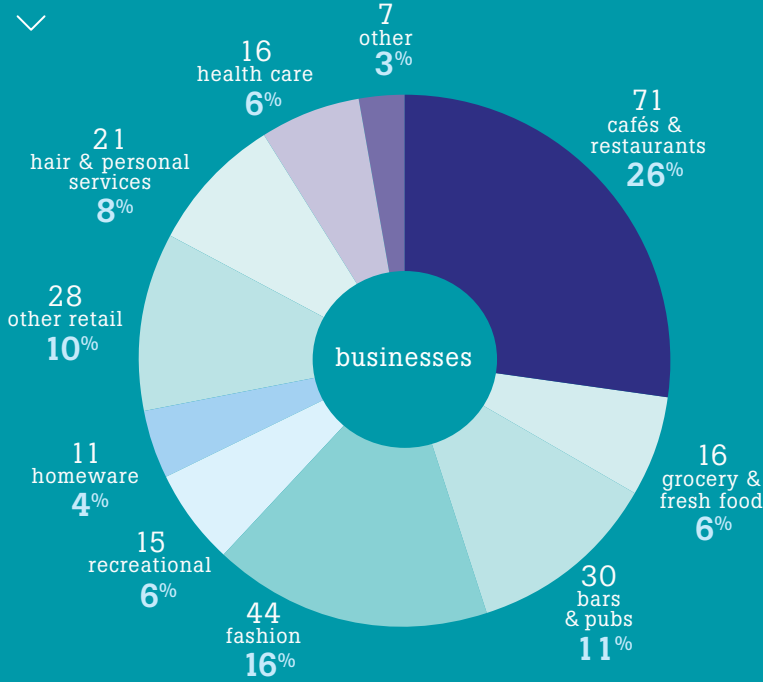

## 2023 retail mix

## Key retail changes (Jan 2014 to Jan 2023)

## Number of businesses

272

## Night time economy

47%

Businesses open after 6pm\*

29%

Businesses open after 10pm\*  
\*2 or more nights/week

Night time economy  
Top 3 categories

#11  
2.1 km long