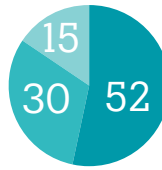

## Night time economy

47%

Businesses open after 6pm\*

29%

Businesses open after 10pm\*  
\*2 or more nights/week

Night time economy  
Top 3 categories

#11  
2.1 km long