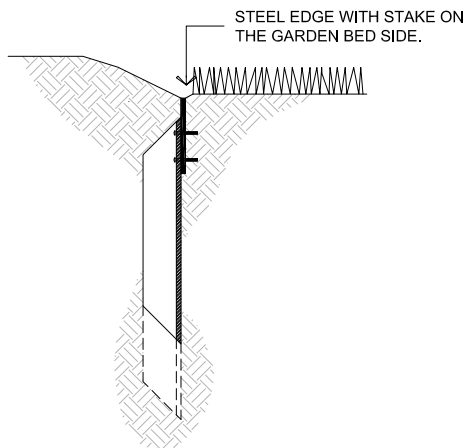

## Details

Garden Bed Steel Edging

Path Steel Edging

**Drawing Title:**  
Garden/ Path Steel Edging

not to scale  
Yarra Standard: YSD808

REV	DATE	DRAWN BY
A	03/10/17	KA