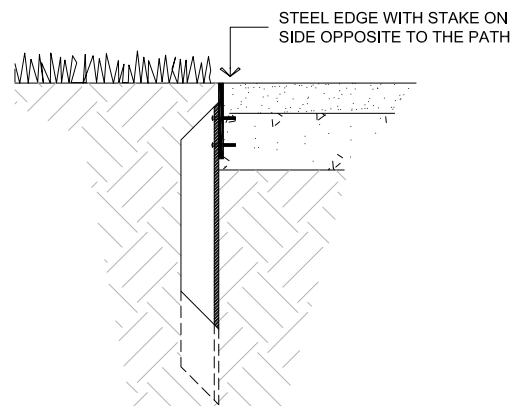

## Details

Garden Bed Steel Edging

Path Steel Edging

**Drawing Title:**  
Garden/ Path Steel Edging

not to scale  
Yarra Standard: YSD808

REV	DATE	DRAWN BY
A	03/10/17	KA