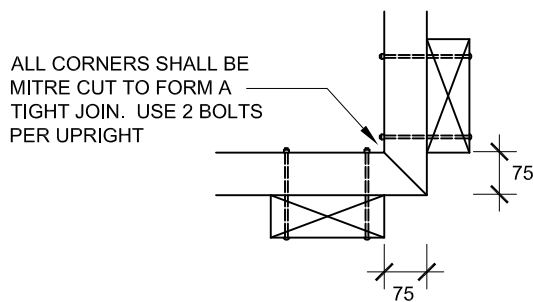

SECTION

PLAN VIEW - TYPICAL CORNER

Drawing Title:
Playground Edging - Timber

Scale at A4 1: 10
Yarra Standard: YSD807

REV	DATE	DRAWN BY
A	06/09/02	
B	03/10/17	KA