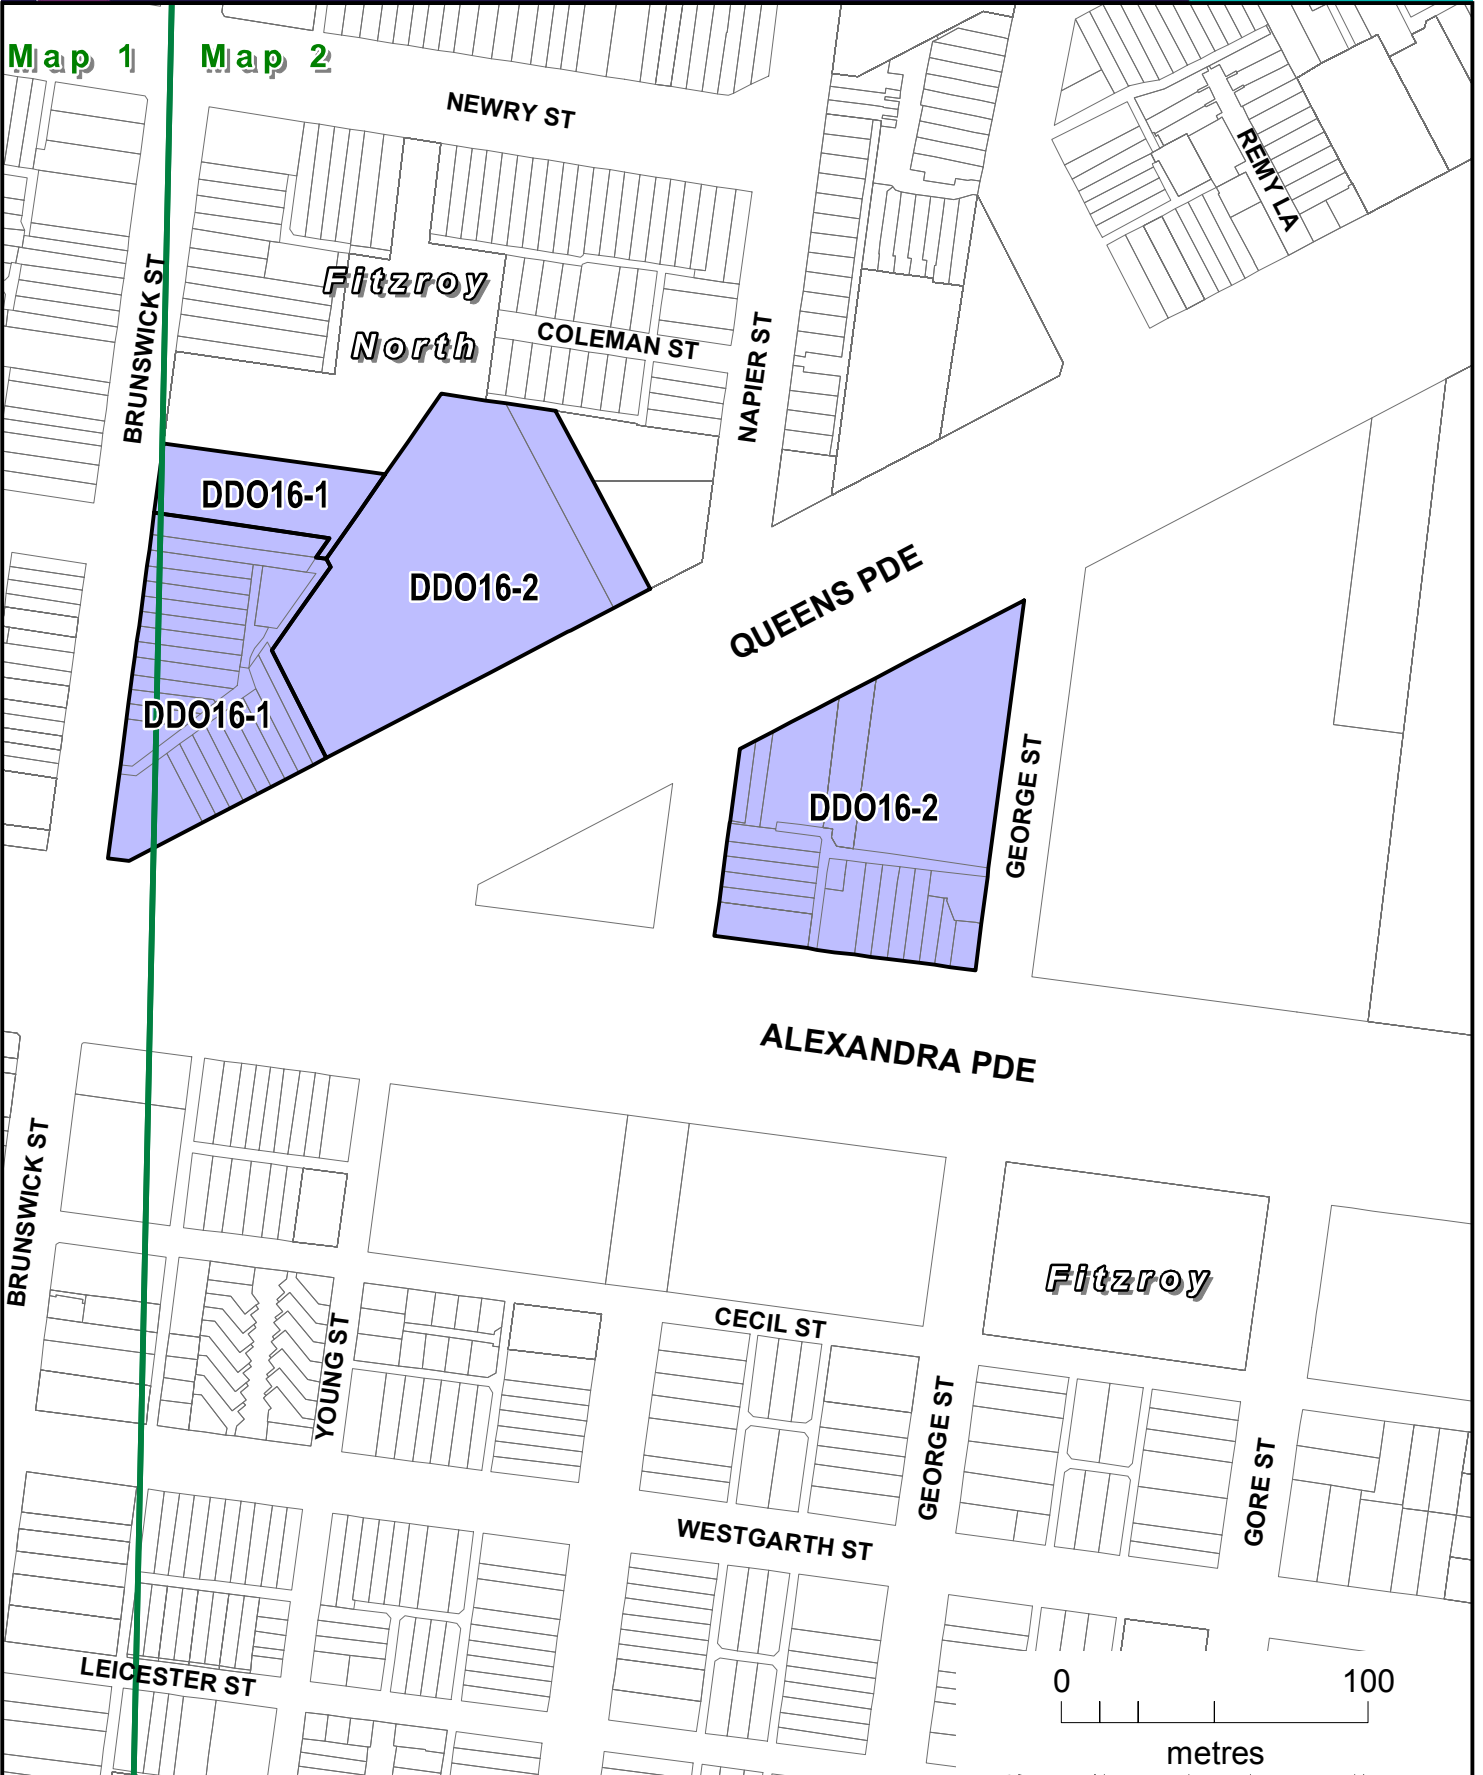

Map 1

Map 2

LEGEND

DDO16 Design and Development Overlay - Schedule 16

Part of Planning Scheme Maps 1DDO & 2DDO

AMENDMENT C231