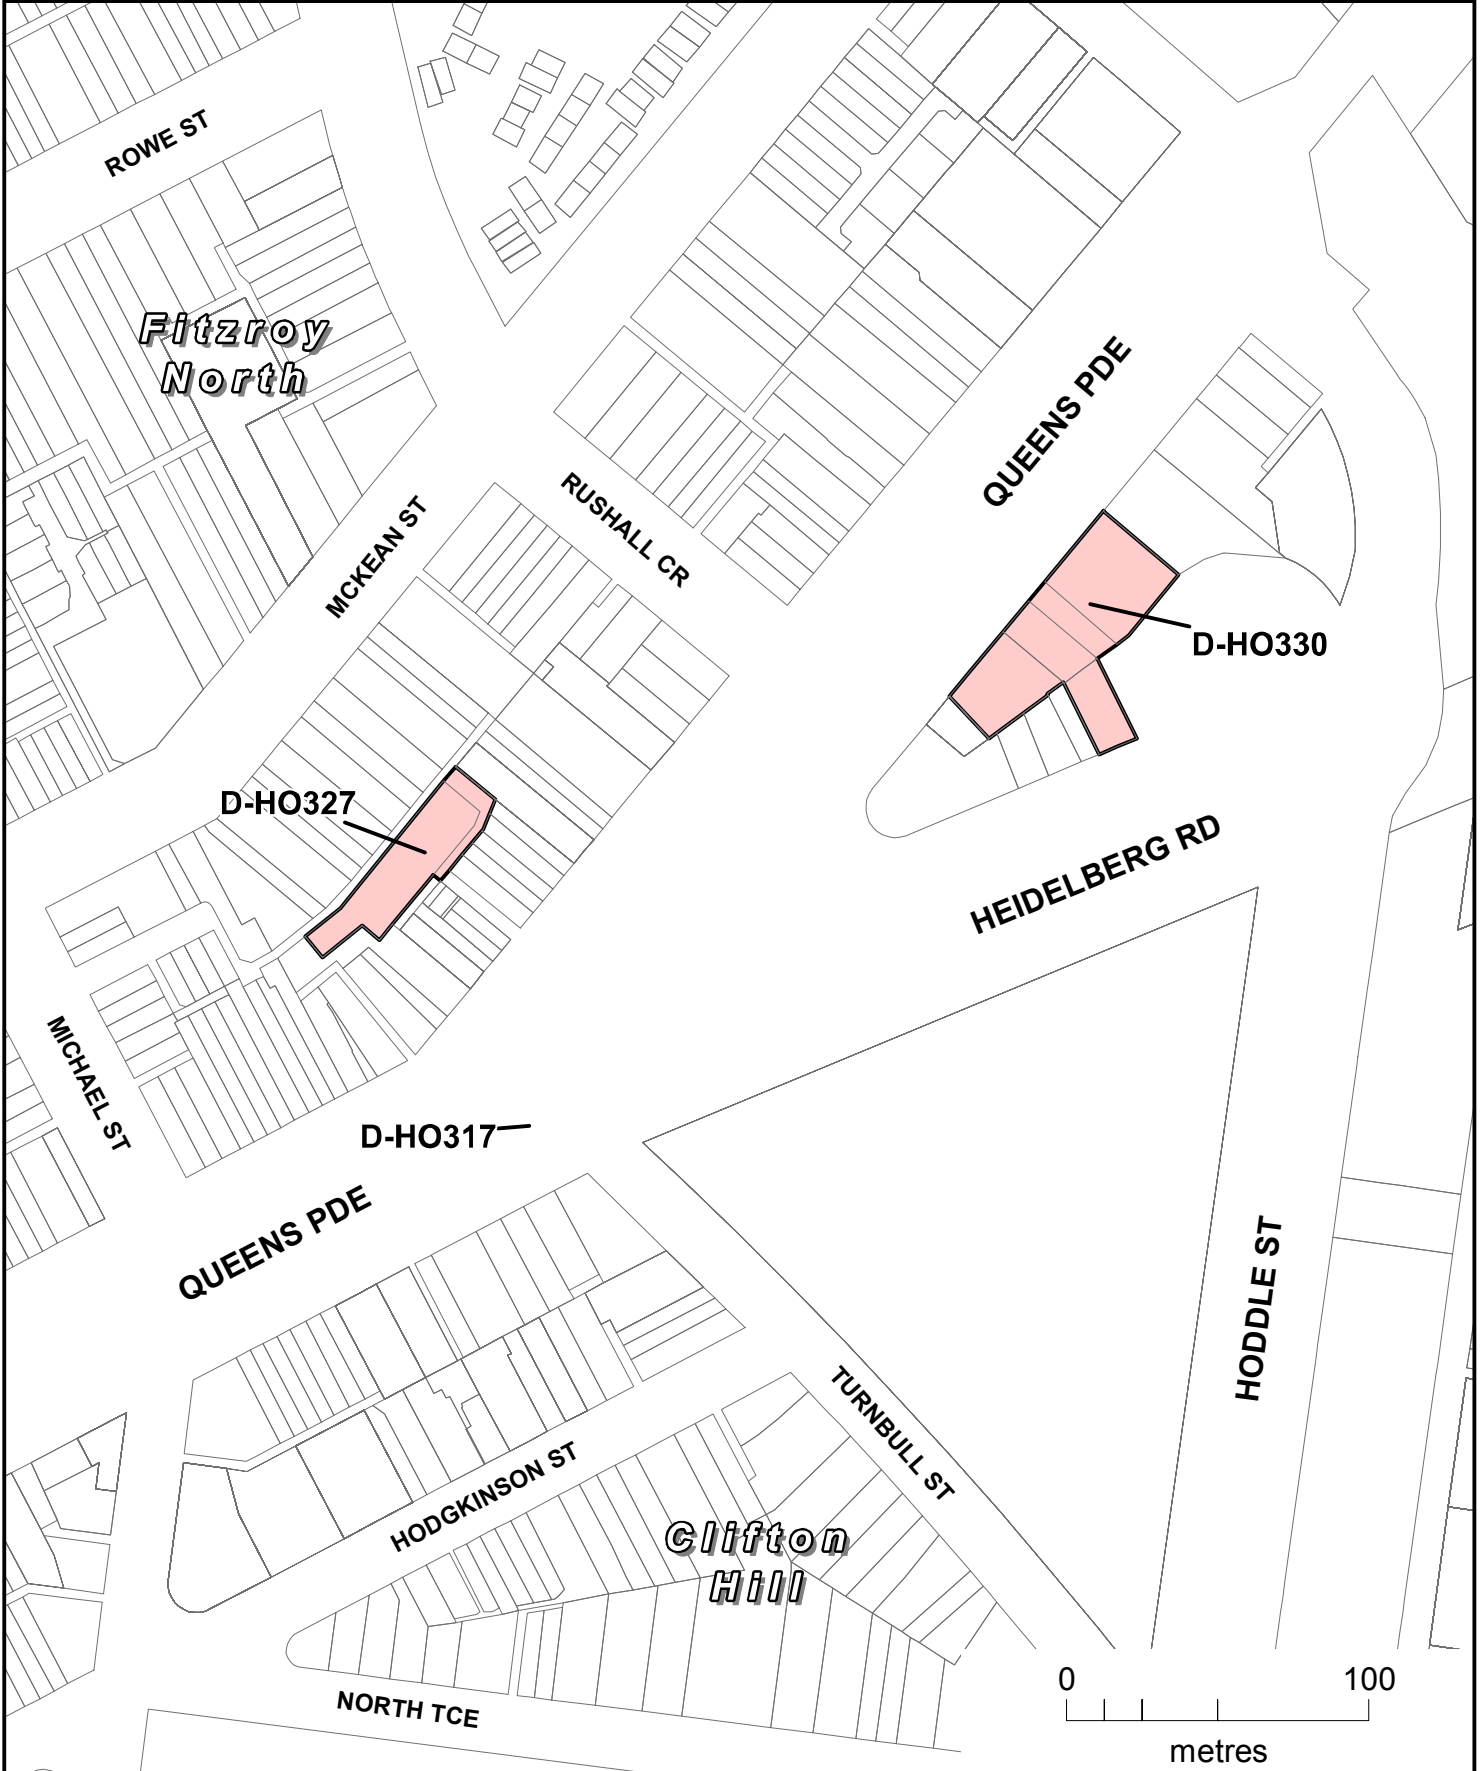

YARRA PLANNING SCHEME

LEGEND

D-HO AREA TO BE DELETED FROM A HERITAGE OVERLAY

Part of Planning Scheme Map 2HO

AMENDMENT C231