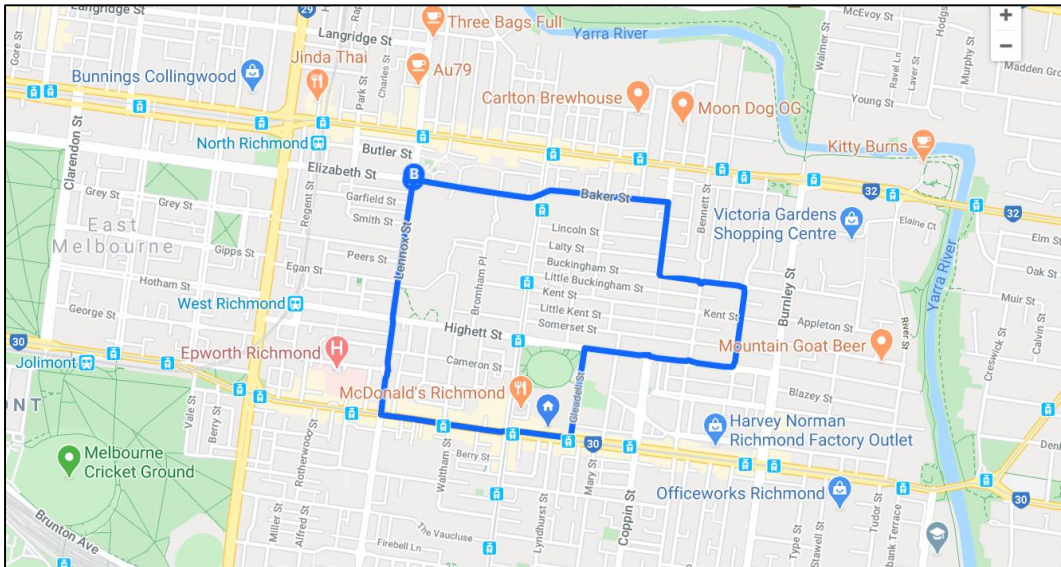

Attachment 2: Leisure and Walking Circuits

Top left: Langridge Ward Circuit, Abbotsford and Collingwood (approx. 6.5km)

Bottom left: Melba Ward Circuit, Richmond (approx. 3.7km)

Top right: Nicholls Ward Circuit, Carlton North and Fitzroy North (approx. 5 km)