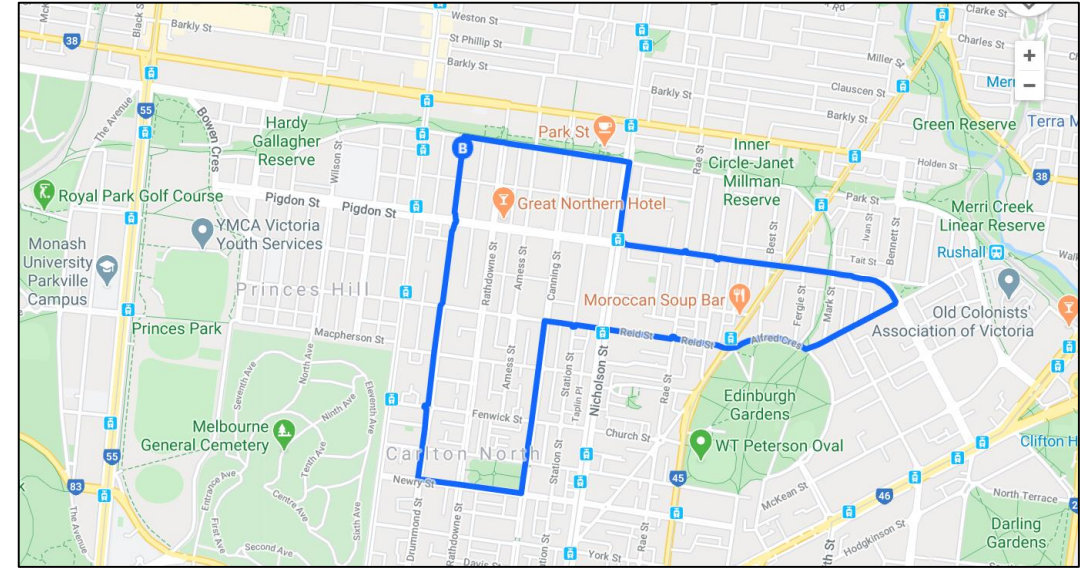

Attachment 2: Leisure and Walking Circuits

Top left: Langridge Ward Circuit, Abbotsford and Collingwood (approx. 6.5km)

Bottom left: Melba Ward Circuit, Richmond (approx. 3.7km)

Top right: Nicholls Ward Circuit, Carlton North and Fitzroy North (approx. 5 km)