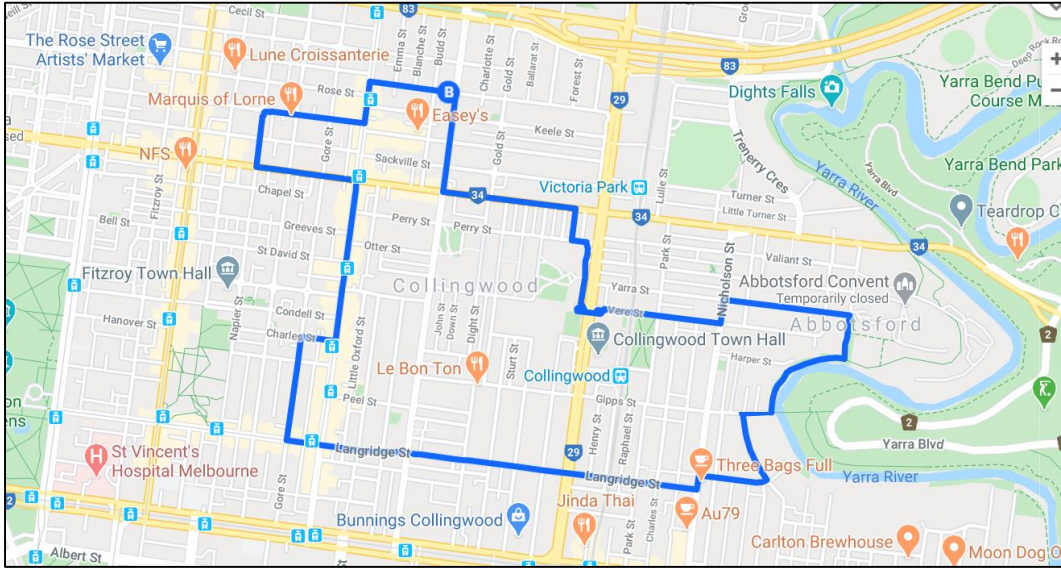

Attachment 2: Leisure and Walking Circuits

Top left: Langridge Ward Circuit, Abbotsford and Collingwood (approx. 6.5km)

Bottom left: Melba Ward Circuit, Richmond (approx. 3.7km)

Top right: Nicholls Ward Circuit, Carlton North and Fitzroy North (approx. 5 km)