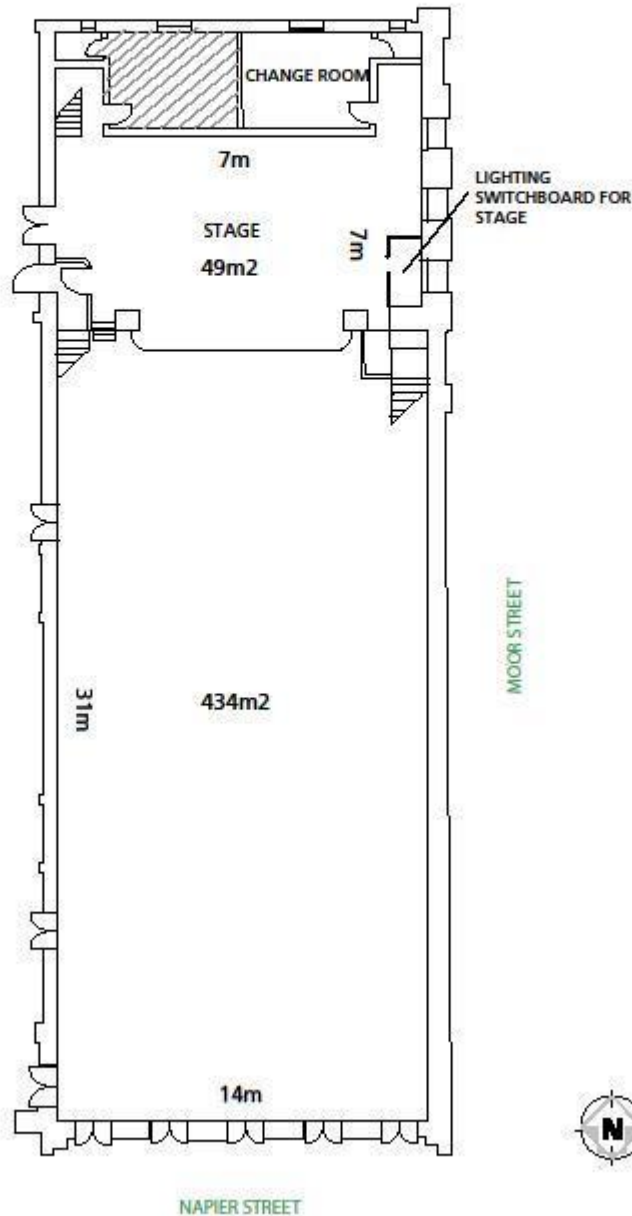

## Main Hall

### Floor Plan

Draw floor plan using these icons:

-  - Round table
-  - Rectangle table
- X - Chair

Write the total number of tables and/or chairs required:

Round tables: \_\_\_\_\_

Rectangle tables: \_\_\_\_\_

### Furniture available at Fitzroy Town Hall:

10 Round tables (1.66m) – seats 8 – 10 ppl

30 Rectangular tables (2.4m x 0.76m) – seats 8 – 10 ppl

300 chairs