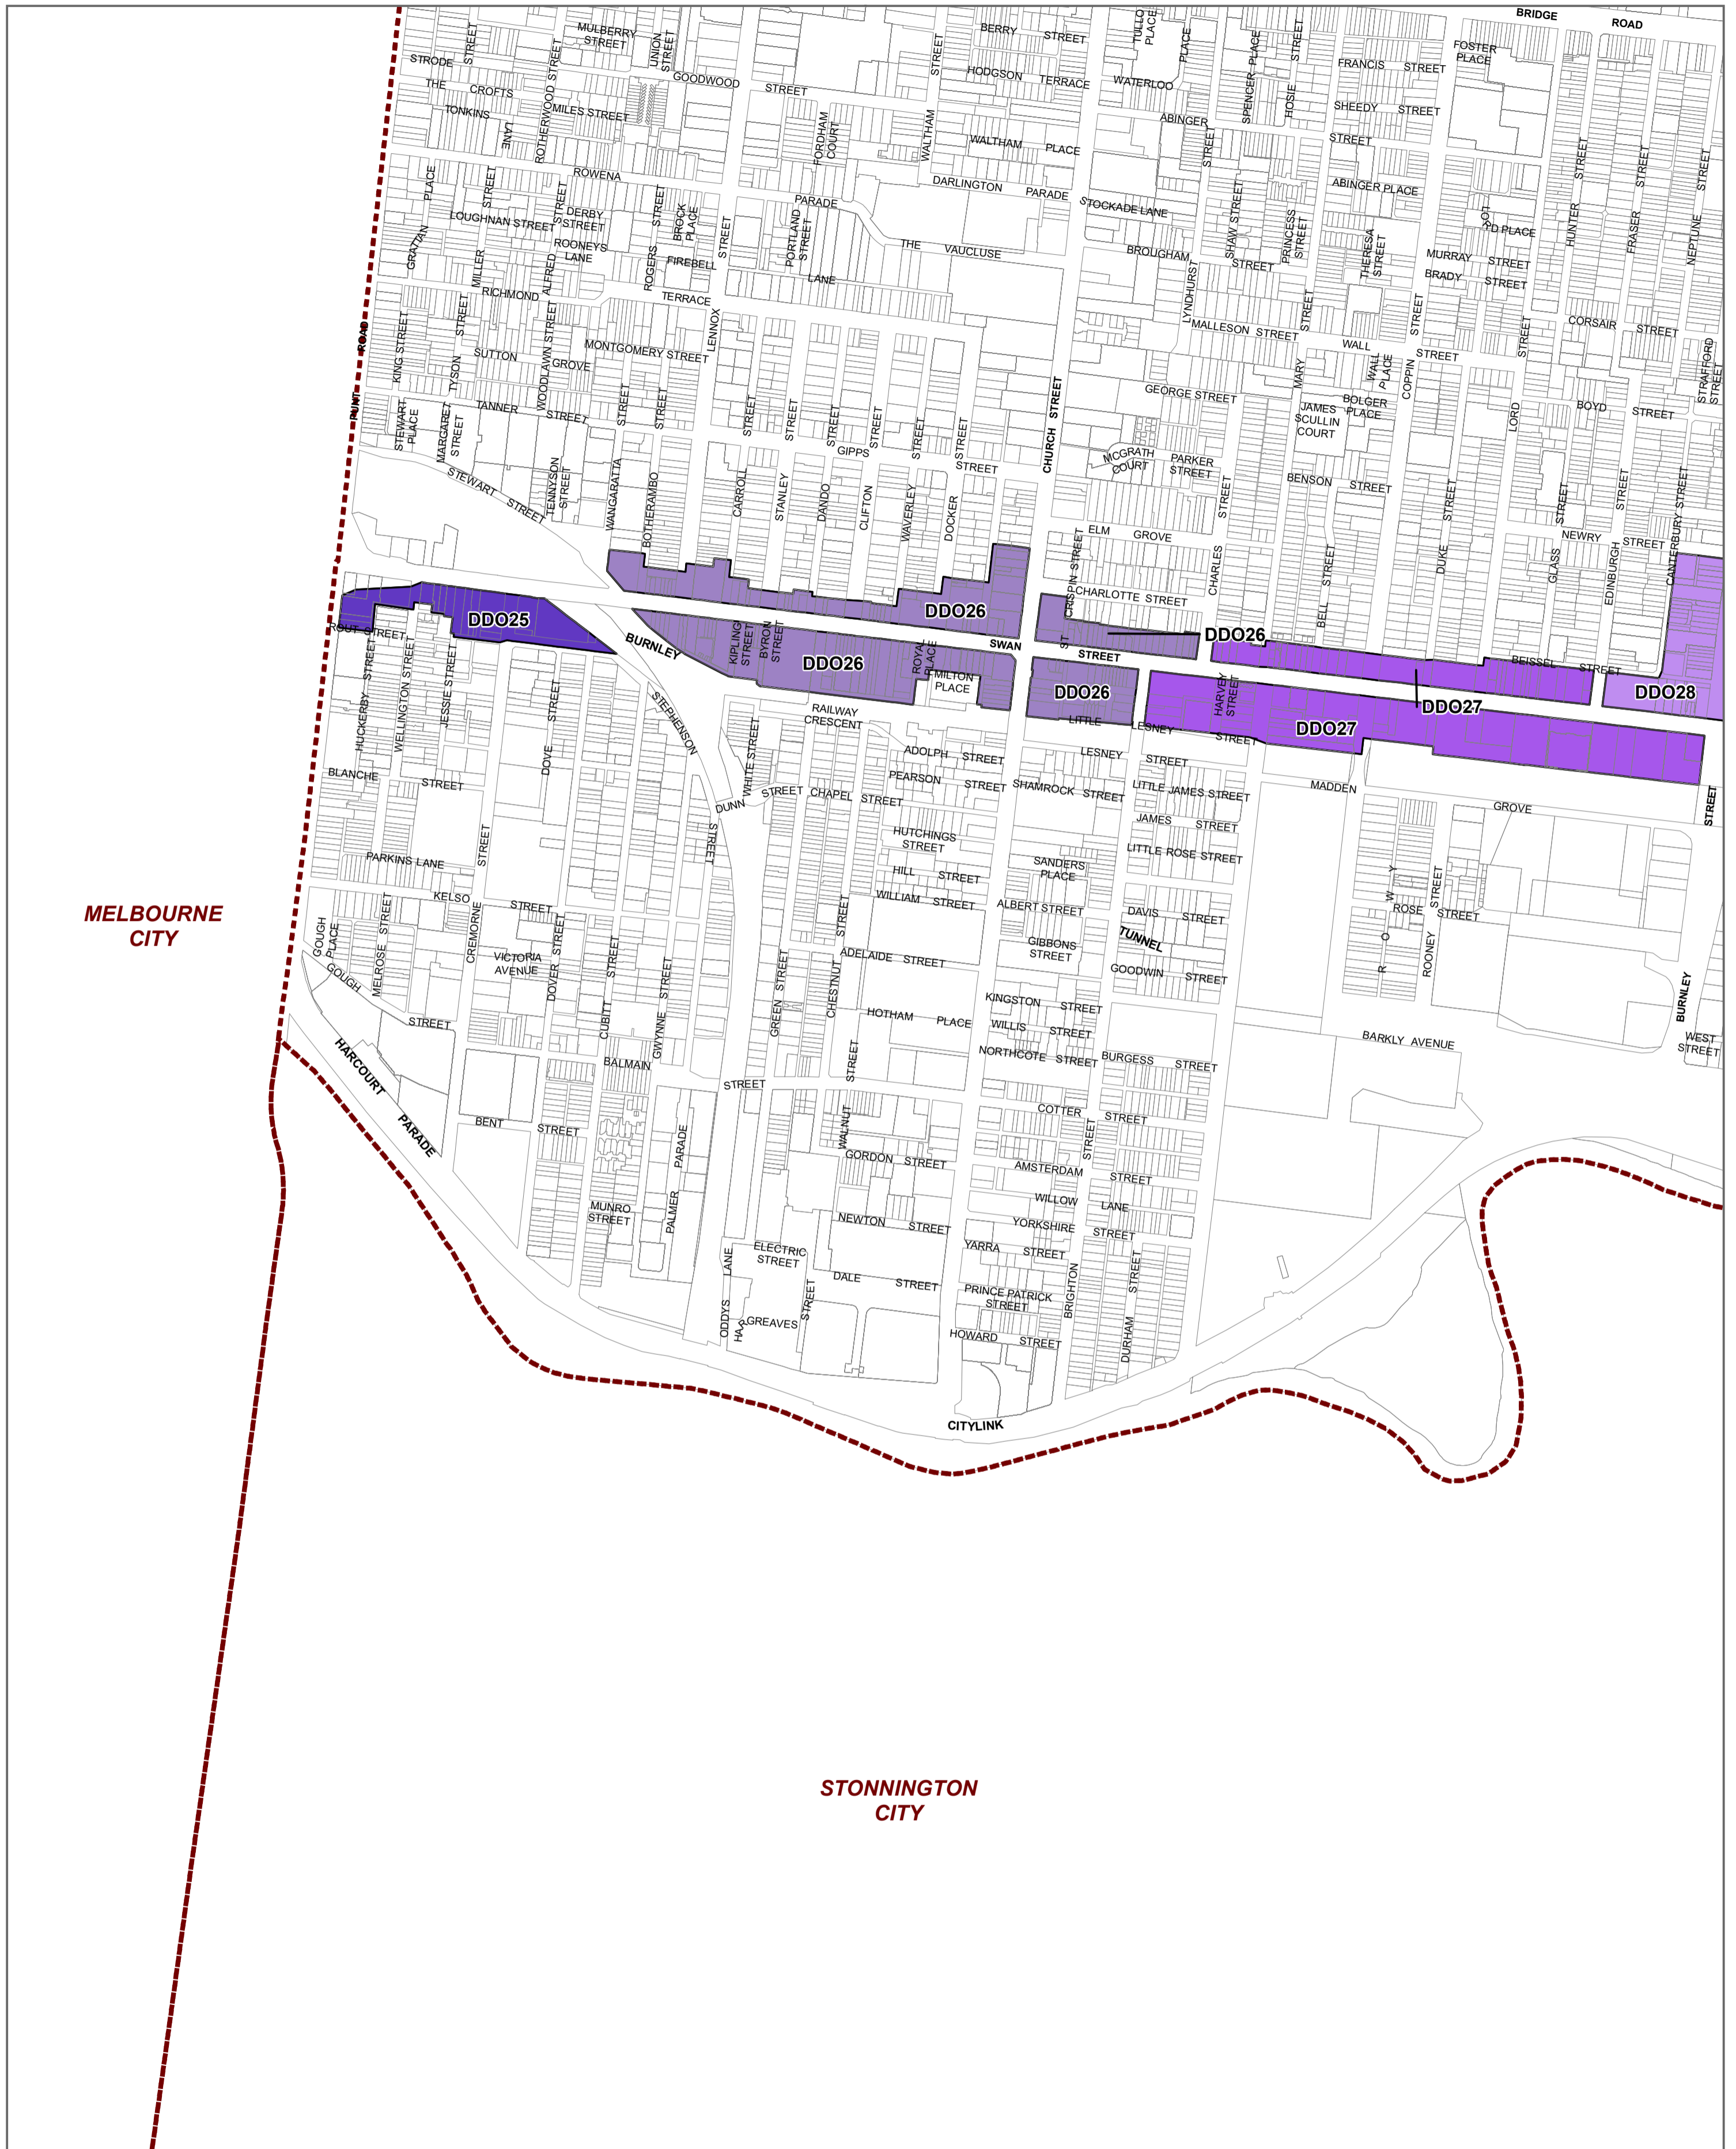

# YARRA PLANNING SCHEME - LOCAL PROVISION AMENDMENT C191yara

- LEGEND**
- DDO25 - Design and Development Overlay - Schedule 25
  - DDO26 - Design and Development Overlay - Schedule 26
  - DDO27 - Design and Development Overlay - Schedule 27
  - DDO28 - Design and Development Overlay - Schedule 28

© The State of Victoria Department of Environment, Land, Water and Planning 2020

Planning Group  
Printed: 29/10/2020  
Amendment Version: 6

Environment,  
Land, Water  
and Planning

INDEX TO ADJOINING SCHEME MAPS