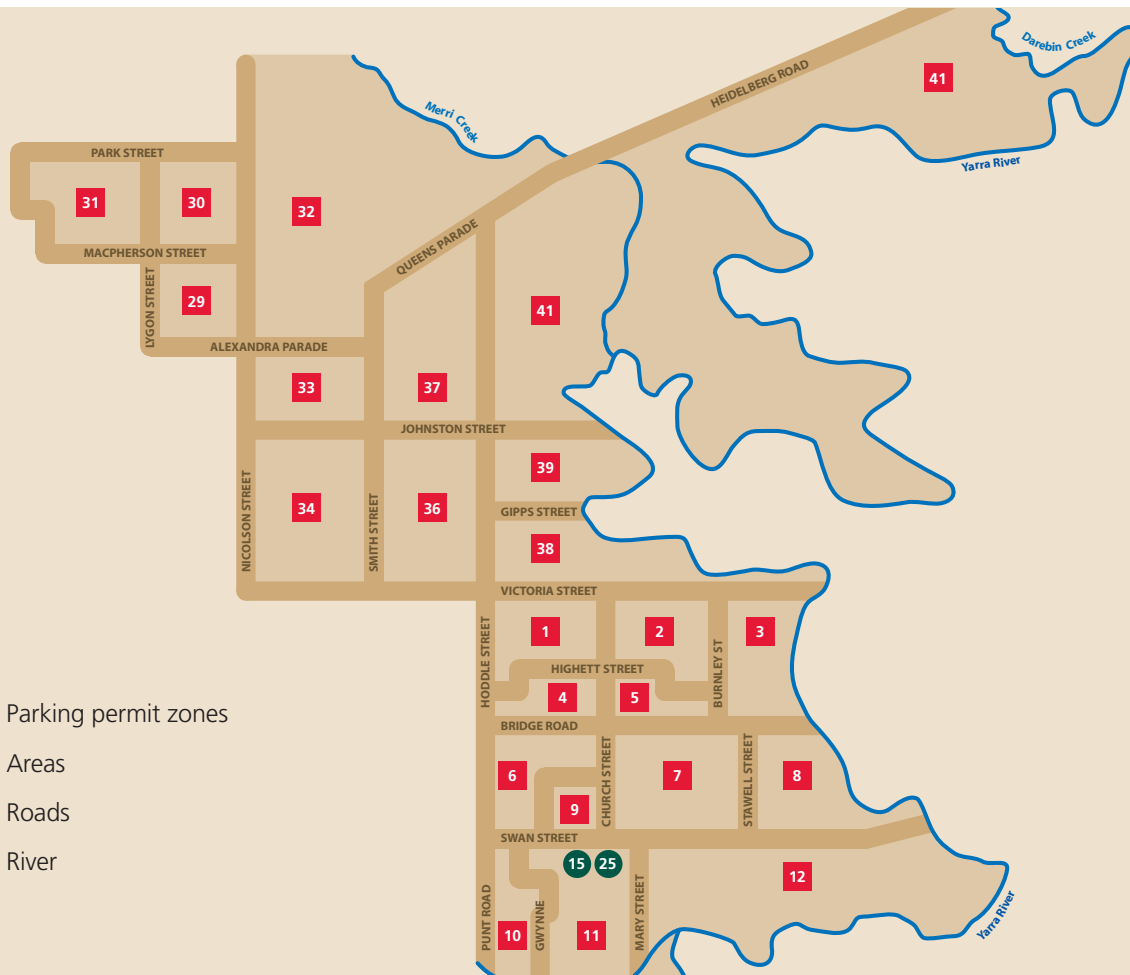

Parking Permits and Conditions

Parking in Yarra – July 2011

Key:

- Parking permit zones
- Areas
- Roads
- ~ River

Additional information

- > **Area 15** is the Stephenson Street Carpark
- > **Area 25** is the Swan Street Carpark
- > Designated parking at medical centres is reserved for those with a Medical Practitioner's parking permit

Parking permits do NOT entitle the holder to park in the following designated shopping strips:

Nicholson St (North Carlton):
west side Richardson to Park

Nicholson St (North Fitzroy):
east side Scotchmer to Park

Rathdowne St (North Carlton):
Lee to Newry both sides and centre of roadway, Newry to Curtain east side only, Curtain to Fenwick both sides and centre of roadway

St Georges Rd (North Fitzroy):
Railway Place to Barkly

Queens Pde (North Fitzroy):
north side Delbridge to end of shops at Rushall Crescent

Johnston St (Collingwood):
south side Smith to Wellington

Johnston St (Collingwood):
both sides Hoddle to Park

Burnley St (Richmond):
both sides Swan to Newry