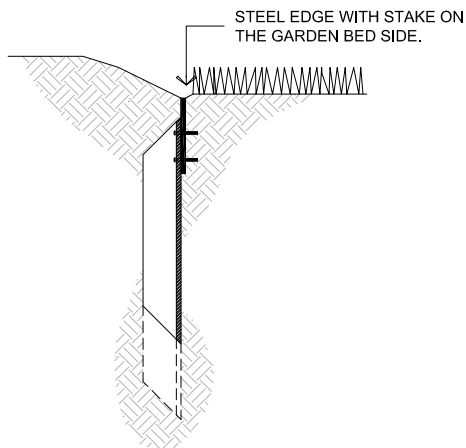

Details

Garden Bed Steel Edging

Path Steel Edging

Drawing Title: Garden/ Path Steel Edging

not to scale
Yarra Standard: YSD806

REV	DATE	DRAWN BY
A	03/10/17	KA