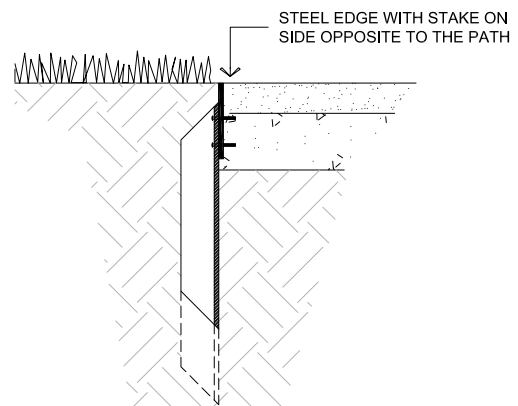

Details

Garden Bed Steel Edging

Path Steel Edging

Drawing Title: Garden/ Path Steel Edging

not to scale
Yarra Standard: YSD806

REV	DATE	DRAWN BY
A	03/10/17	KA