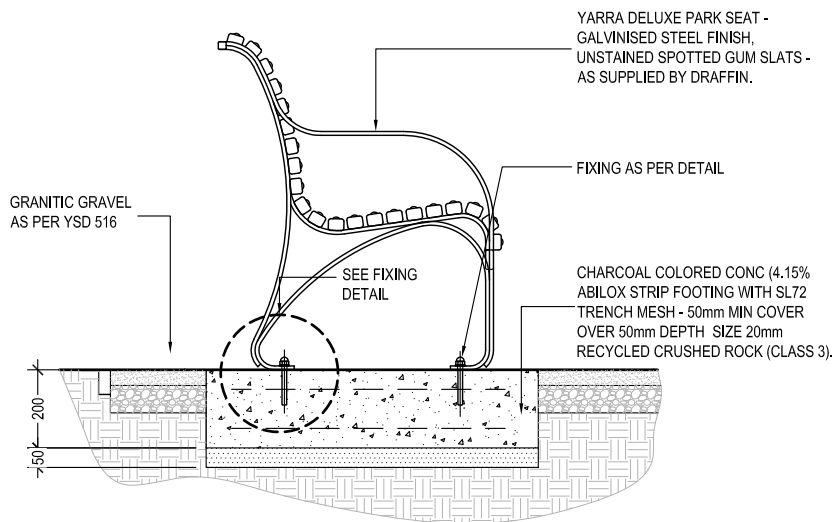

PLAN VIEW

SECTION A-A

NOTES:

Use Brunswick Green powdercoat with stained slat if necessary to match existing suite.
Consider using recycled plastic slats if suitable.

FIXING DETAIL 1:5

Drawing Title:
Standard Park Seat on granitic sand

Scale at A4 1:20
Yarra Standard: YSD 1004

REV	DATE	DRAWN BY
A	10/11/11	
B	24/03/16	KA
C	23/10/18	KA