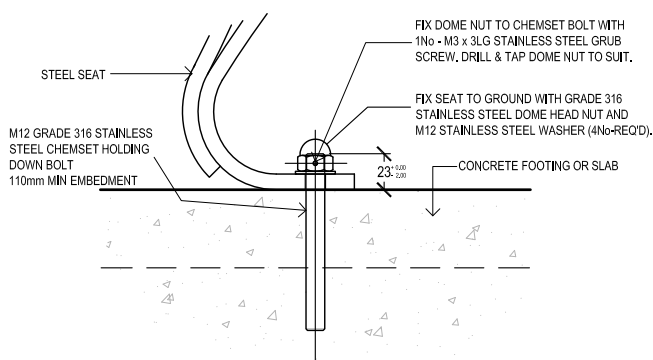

PLAN VIEW

SECTION A-A

NOTES:

Use Brunswick Green powdercoat with stained slat if necessary to match existing suite.
Consider using recycled plastic slats if suitable.

FIXING DETAIL 1:5

Drawing Title:
Standard Park Seat on granitic sand

Scale at A4 1:20
Yarra Standard: YSD 1004

REV	DATE	DRAWN BY
A	10/11/11	
B	24/03/16	KA
C	23/10/18	KA