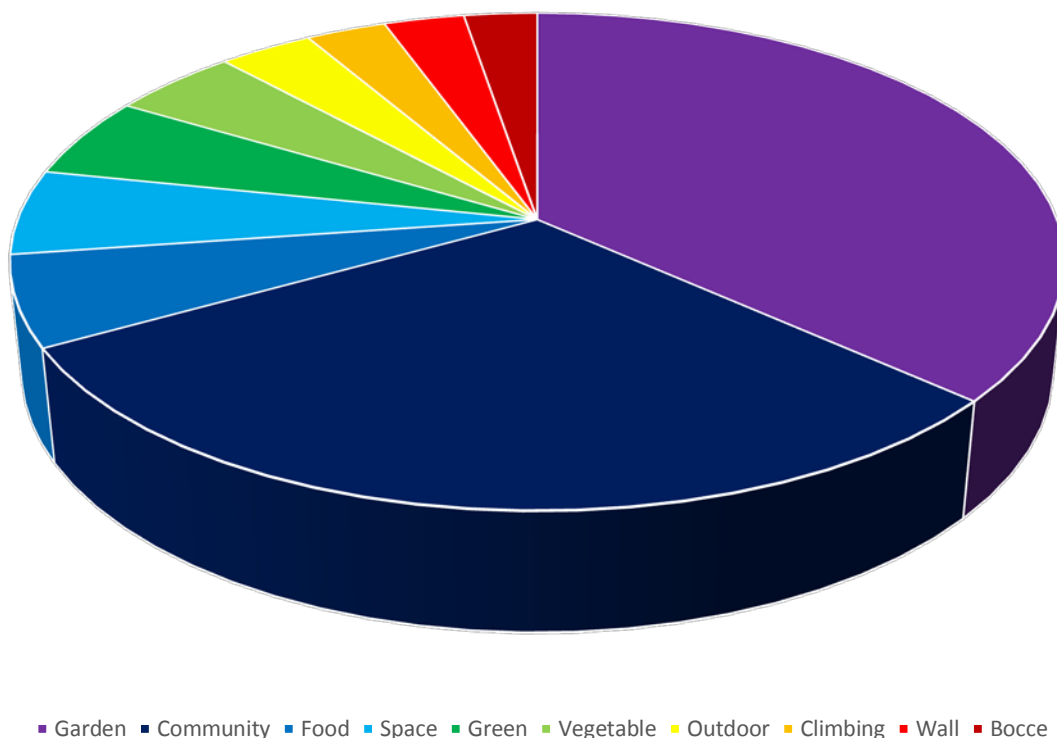

Attachment 2: Summary online feedback

Top 10 responses receiving most likes

Most commonly used words (visualisation)

Online feedback summary - raw numbers for words that received double-digit responses

Word	uses + votes
Garden	430
Community	355
Food	69
Space	65
green	62
Vegetable	54
Outdoor	40
Climbing	34
Wall	34
Bocce	31
Share	31
Open	29
Free	26
beautiful	22
children	22
Collaborative	22
multipurpose	19
New	19
Petanque	18
plots	17
Thriving	16
Public	14
Land	13
nature	13
play	13
volunteer	13
Arts	12
Coffee	12
forest	12
lush	12
Sovereign	12
Treaty	12
Wurundjeri	12
shelter	11
Trees	10