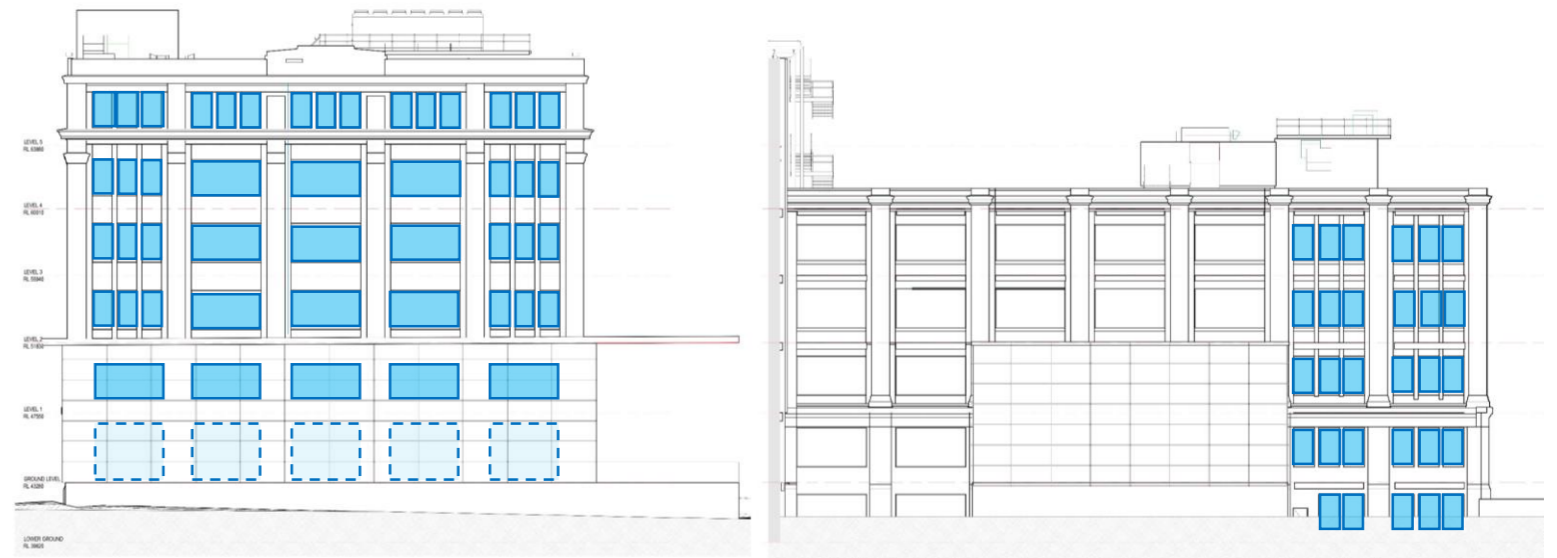

AGREED OPTION
Key Victoria St Frontage & Napier St Return

SOUTH ELEVATION

EAST ELEVATION

WEST ELEVATION

- Window to be replaced to 'match' original
- Window previously upgraded to match original

WINDOW REPLACEMENT - ELEVATIONS