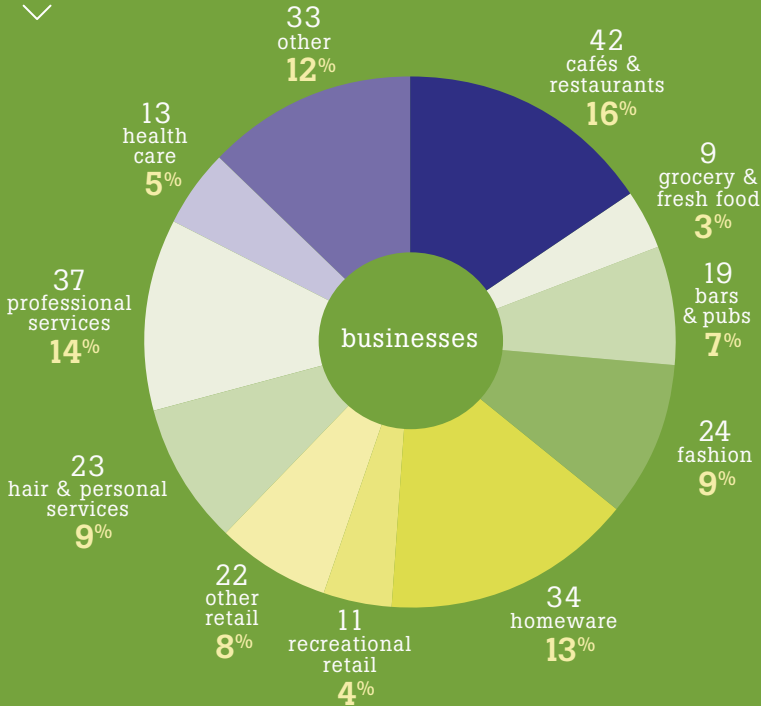

Johnston Street

2019 retail mix

Key retail changes (Jan 2015 to Jan 2019)

Vacancy rates

Vacancies: all shopfronts without an active business including construction sites and display suites

Number of businesses

267

Turnover rate

15%

Night time economy

31%

Businesses open after 6pm*

17%

Businesses open after 10pm*
*2 or more nights/week

Night time economy Top 3 categories

- 1 Restaurants & Cafes
- 2 Bars & Pubs
- 3 Hair & Personal Services

Victoria Park Station

#200 #207

2.4km long

For more information

Visit yarracity.vic.gov.au/precincts

Or contact business@yarracity.vic.gov.au