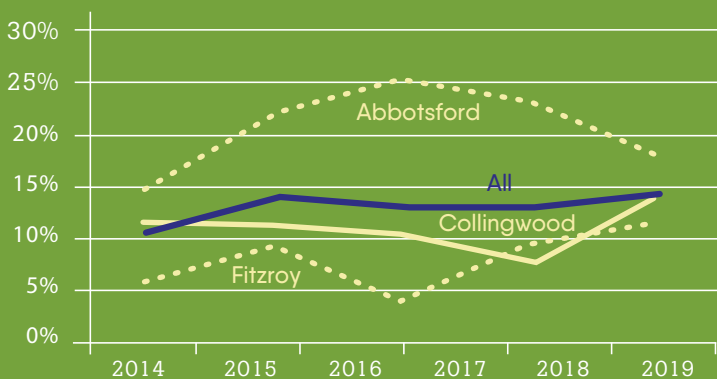

Johnston Street

2019 retail mix

Key retail changes (Jan 2015 to Jan 2019)

Vacancy rates

Vacancies: all shopfronts without an active business including construction sites and display suites

Number of businesses

267

Turnover rate

15%

Night time economy

31%

Businesses open after 6pm*

17%

Businesses open after 10pm*
*2 or more nights/week