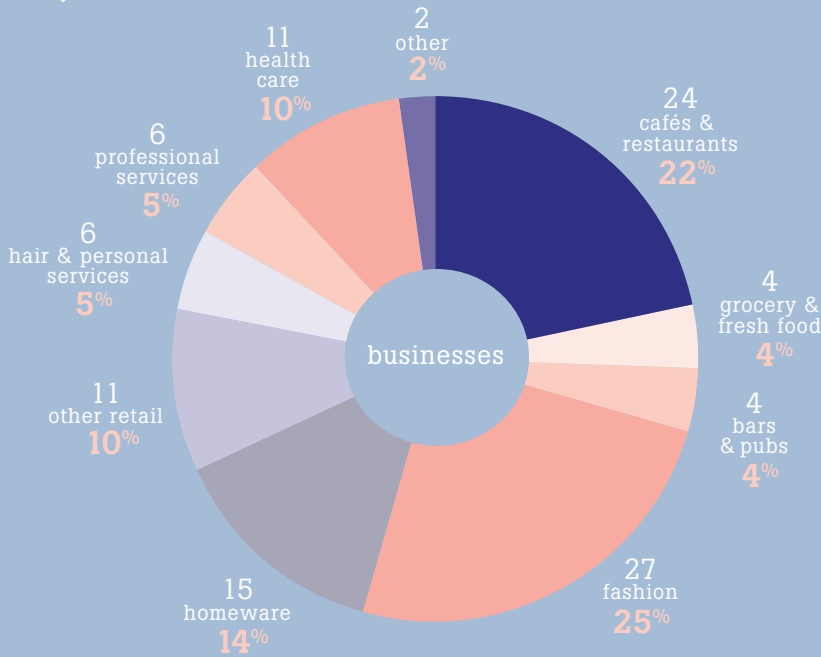

# Gertrude Street

## 2019 retail mix

## Key retail changes (Jan 2014 to Jan 2019)

## Night time economy

Businesses open after 6pm\*

Businesses open after 10pm\*  
\*2 or more nights/week

Night time economy  
Top 3 categories

- Restaurants & Cafes
- Bars & Pubs
- Grocery & Fresh Food

#86  
800m long