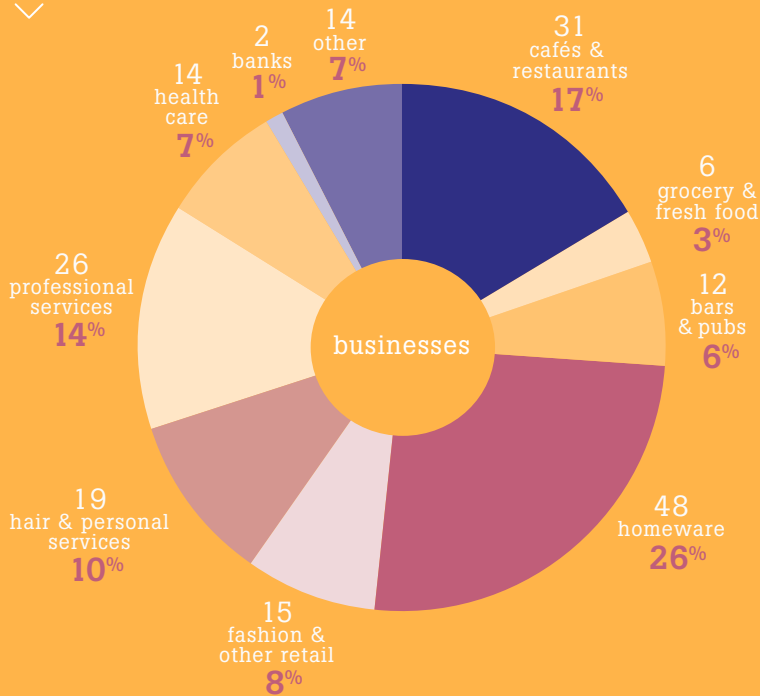

## 2018 retail mix

## Key retail changes (Jan 2016 to Jan 2018)

## Night time economy

30%

Businesses open after 6pm\*

14%

Businesses open after 10pm\*  
\*2 or more nights/week