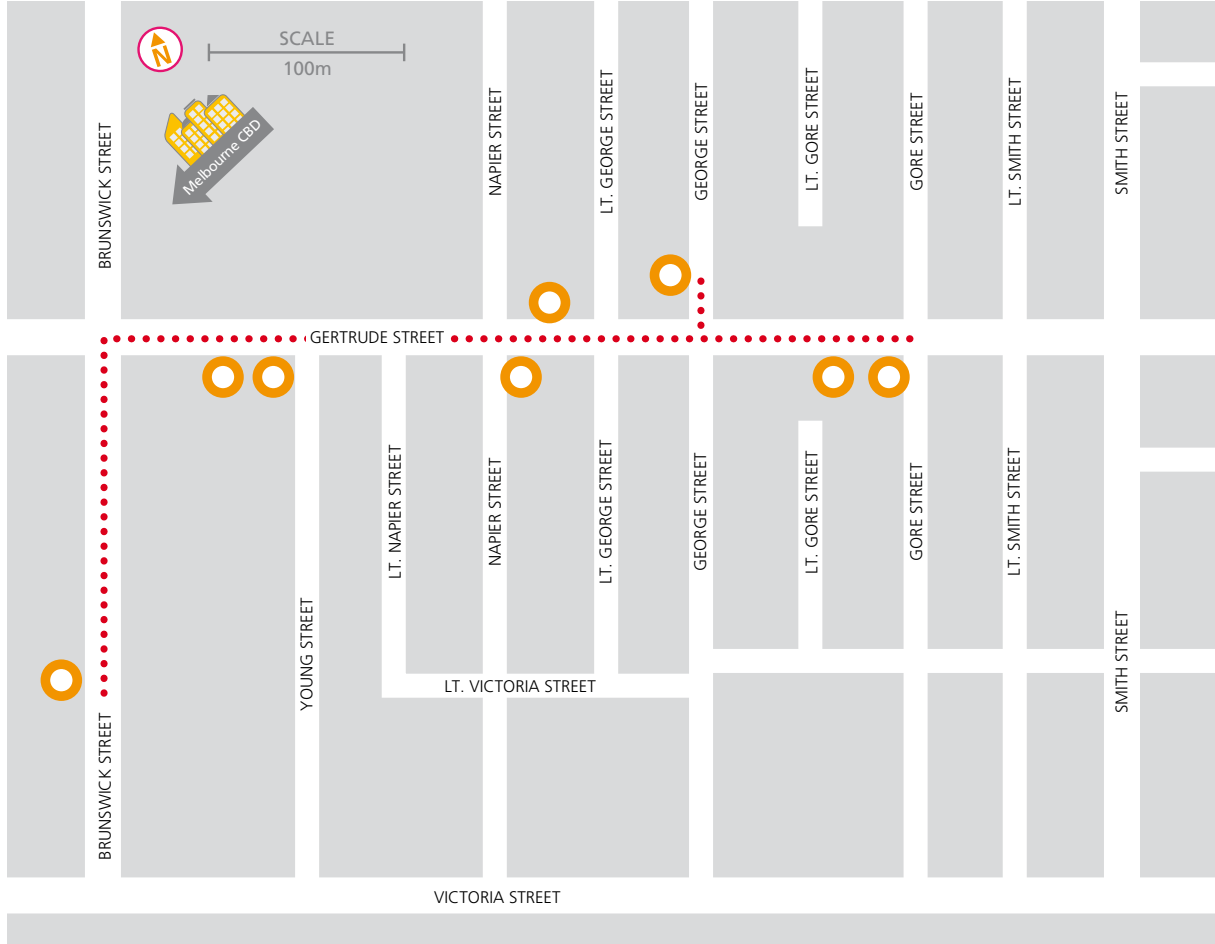

City of Yarra Gallery Guide: Gertrude Street Precinct

Organisation	Address	Phone	Website	Hours	Wheel Chair Accessible
Alcaston Gallery	11 Brunswick Street	9418 6444	www.alcastongallery.com.au/	Tue - Fri 10am - 6pm, Sat 11am - 5pm	no
Australia Dreaming Art	116 Gertrude Street	9416 2961	www.australiadreamingart.com.au/	Wed - Fri 11am - 6pm, Sat 11am - 4pm	yes/no toilet
Australian Print Workshop Inc	210 Gertrude Street	9419 5466	www.australianprintworkshop.com/	Tue - Fri 10am - 5pm, Sat 12 - 5pm	yes
Dante's Upstairs Gallery	150 Gertrude Street	9417 0488	www.dantesfitzroy.com.au/	Wed - Fri 11 - 6pm, Sat 11 - 4pm	no
Dianne Tanzer Gallery	108-110 Gertrude Street	9416 3956	www.diannetanzergallery.net.au/	Tue - Fri 10am - 5pm, Sat 12 - 5pm	no
Gertrude Contemporary Art Spaces	200 Gertrude Street	9419 3406	www.gertrude.org.au/	Tue - Fri 11am - 5.30pm, Sat 1 - 5.30pm	yes
Lamington Drive	89 George St		www.lamingtondrive.com/	Tues - Fri 11 - 6pm , Sat 12 - 5pm	no
Seventh Gallery Inc	155 Gertrude Street	0417 112 482	www.seventhgallery.org/	Tues - Sat 12 - 6pm	yes / no toilet