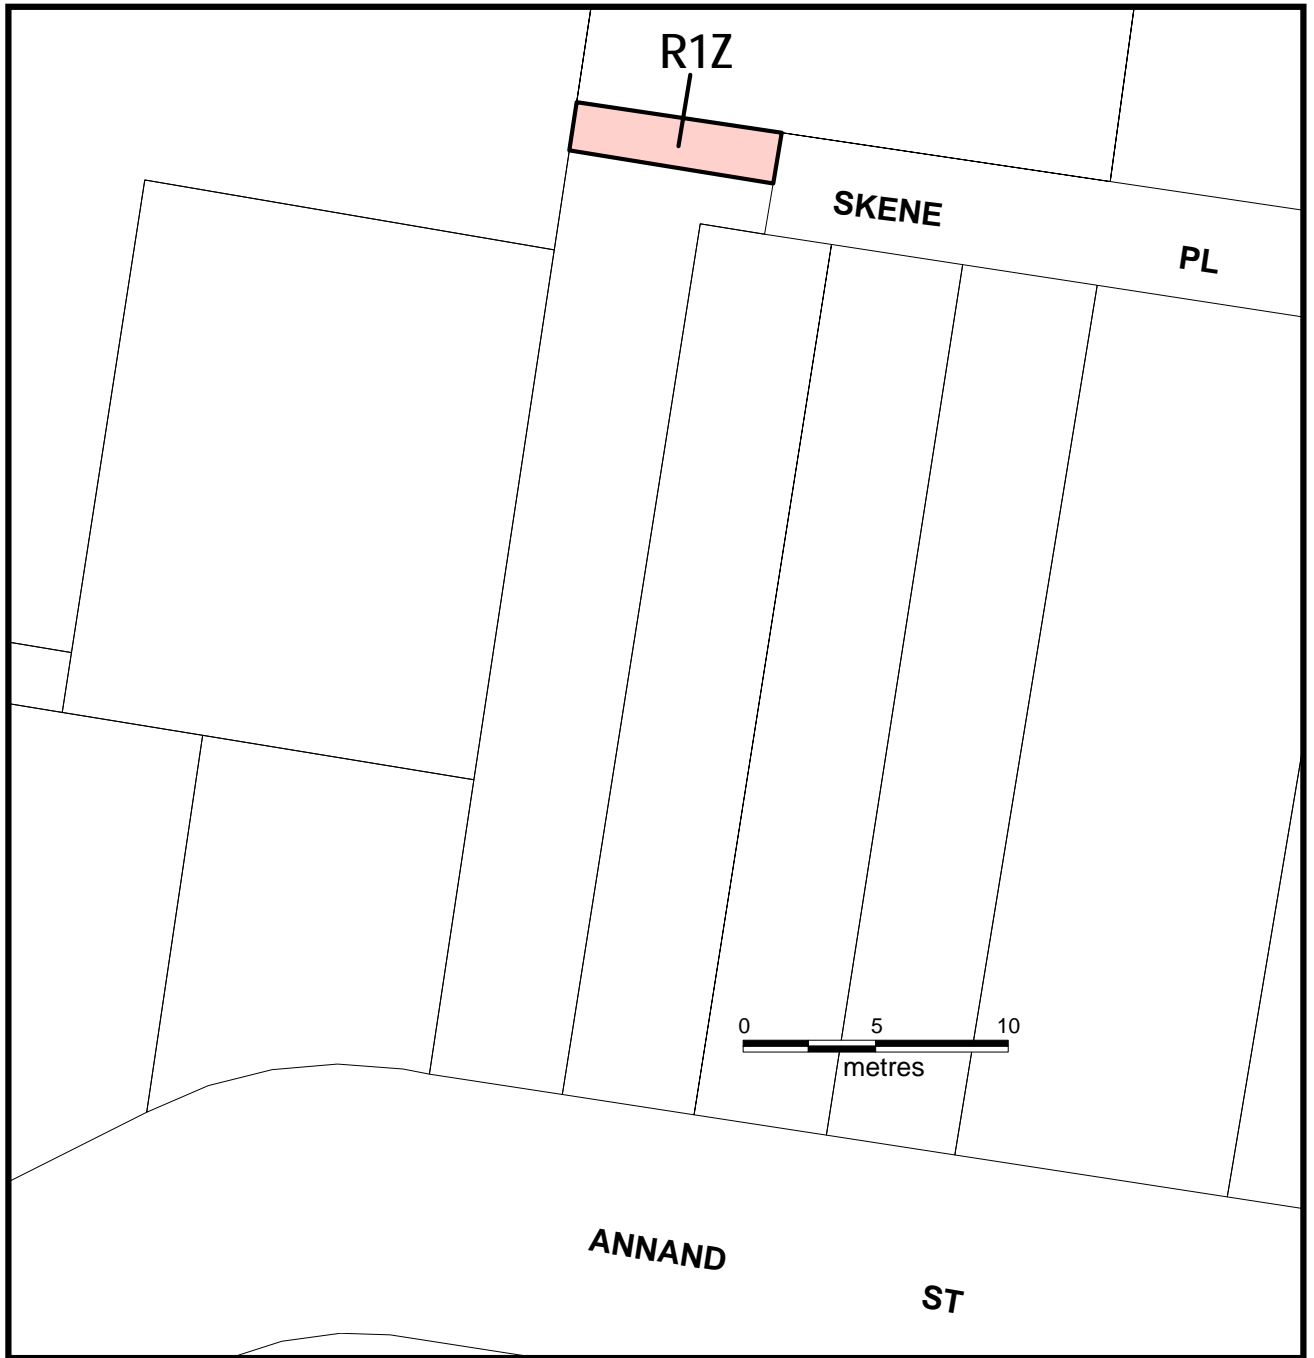

YARRA PLANNING SCHEME LOCAL PROVISION

Part of Planning Scheme Map 1

LEGEND

 R1Z RESIDENTIAL 1 ZONE

AMENDMENT C94

PREPARED BY INFORMATION SERVICES
Geographical Information System

DEPARTMENT OF SUSTAINABILITY AND ENVIRONMENT