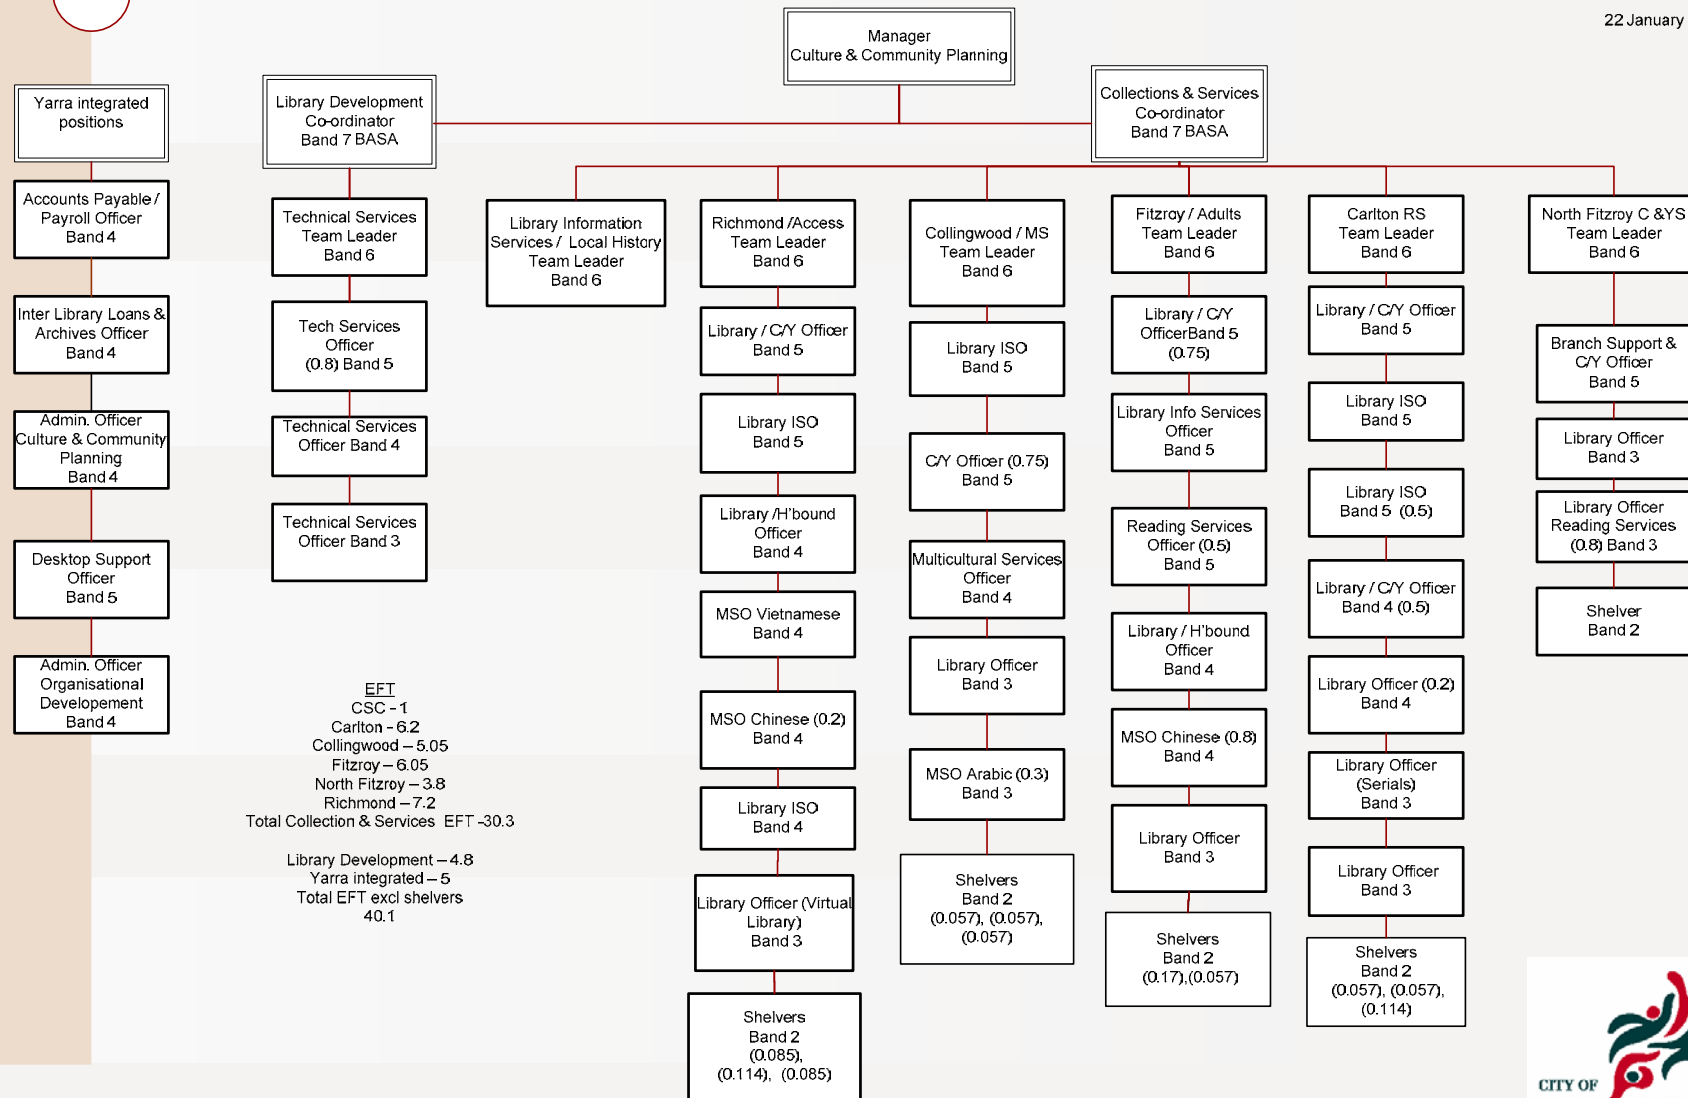

Appendix One: Draft – Final Yarra Libraries Staff Structure – version 6.1

Yarra Libraries Staff Structure – Version 6.1

22 January 2007

EFT
 CSC - 1
 Carlton - 6.2
 Collingwood - 5.05
 Fitzroy - 6.05
 North Fitzroy - 3.8
 Richmond - 7.2
 Total Collection & Services EFT -30.3

Library Development - 4.8
 Yarra integrated - 5
 Total EFT excl shelvees
 40.1